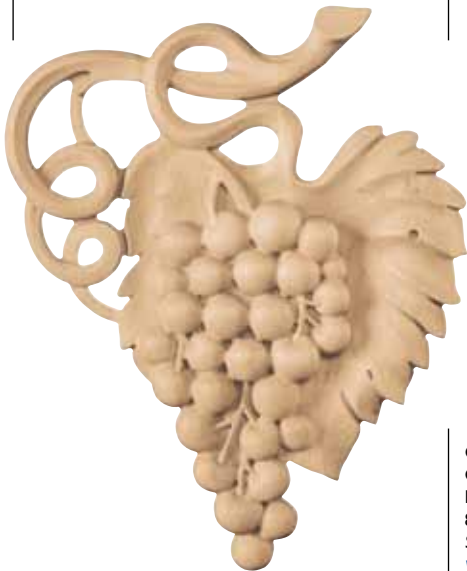

***Special order item. Contact customer service.**

ONL-YH5

Onlay Vineyard Horizontal Ultra Large
36" w x 7 1/4" h x 1 1/4" thick

Vintage Item*

ONL-YH4

Onlay Vineyard Horizontal X-Large
24" w x 4 3/4" h x 7/8" thick

Vintage Item*

ONL-YP4

Onlay Vineyard Pendant X-Large
2 3/4" w x 26" h x 5/8" thick

Vintage Item*

ONL-YH3

Onlay Vineyard Horizontal Large
20" w x 4 1/2" h x 5/8" thick

Vintage Item*

ONL-YO3

Onlay Vineyard Large
9 1/4" w x 11 3/8" h x 1 3/8" thick

Vintage Item*

ONL-YO2

Onlay Vineyard Medium
6 1/2" w x 8" h x 1" thick

Vintage Item*

ONL-YO1

Onlay Vineyard Small
5 1/2" w x 6 3/4" h x 7/8" thick

Vintage Item*

ONL-YC2

Onlay Vineyard Corner
Medium Pair
8" w x 8" h x 3/4" thick
Sold in pairs, left and right

Vintage Item*

***Special order item. Contact customer service.**

ONL-YM4-L

Onlay Vineyard Medallion
Large Left
6 3/8" w x 20" h x 7/8" thick
Vintage Item*