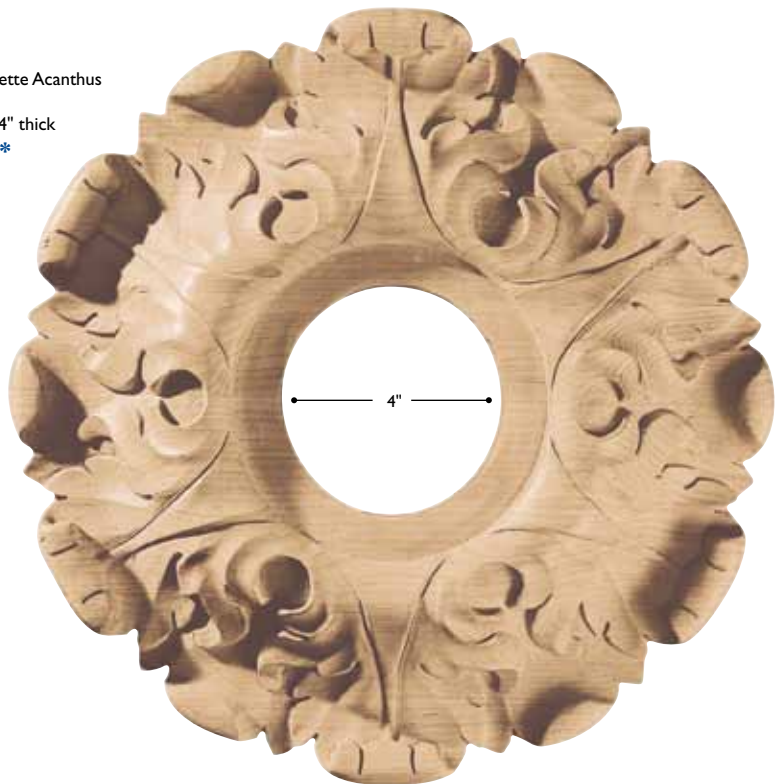

ROS-ST0 Star Mini
4" sq. x 3/8" thick

ROS-FC0 Rosette Floral
Circular Mini
2 3/4" dia. x 1/2" thick

ROS-AM4 Rosette Acanthus
Medallion Large
14 1/4" dia. x 2 3/4" thick
Vintage Item*

*Special order item. Contact customer service.