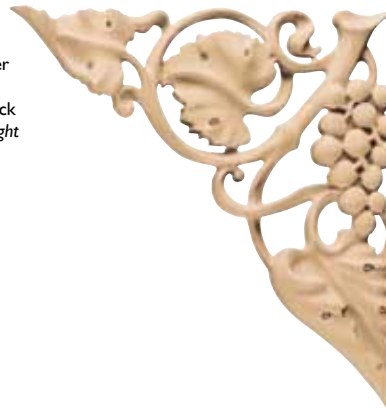

Vintage Item*

ONL-YP4

Onlay Vineyard Pendant X-Large
2 3/4" w x 26" h x 5/8" thick

Vintage Item*

ONL-YH3

Onlay Vineyard Horizontal Large
20" w x 4 1/2" h x 5/8" thick

Vintage Item*

ONL-YO3

Onlay Vineyard Large
9 1/4" w x 11 3/8" h x 1 3/8" thick

Vintage Item*

ONL-YO2

Onlay Vineyard Medium
6 1/2" w x 8" h x 1" thick

Vintage Item*

ONL-YO1

Onlay Vineyard Small
5 1/2" w x 6 3/4" h x 7/8" thick

Vintage Item*

ONL-YC2

Onlay Vineyard Corner
Medium Pair
8" w x 8" h x 3/4" thick
Sold in pairs, left and right

Vintage Item*

***Special order item. Contact customer service.**

ONL-YM4-L

Onlay Vineyard Medallion
Large Left
6 3/8" w x 20" h x 7/8" thick
Vintage Item*

ONL-YM4-R

Onlay Vineyard Medallion
Large Right
6 3/8" w x 20" h x 7/8" thick
Vintage Item*

ONL-YT1

Onlay Vineyard Trim Small Pr.
7" w x 4 1/4" h x 1/2" thick
Sold in pairs, left and right
Vintage Item*

ONL-YT2