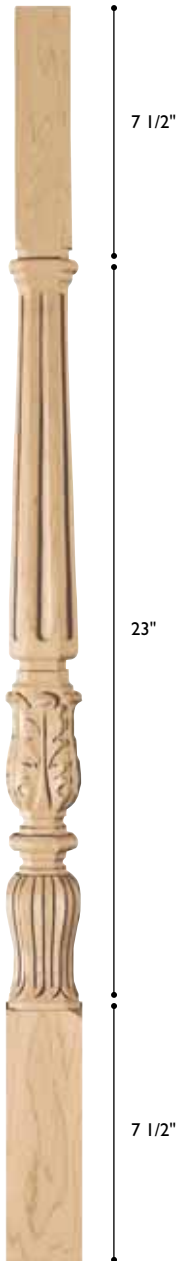

Special Order Pin Tops
See page 11.1

BLR-PO2 Baluster Palatial
Medium
38" h
Top: 1 3/4" sq.
Bottom: 2 3/8" sq.