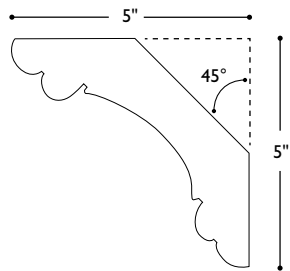

MLDC-CAM-6 Molding Cambria Crown
8' long

HEARST
CASTLE
COLLECTION

MLD-NB6 Molding Normandie Butt
5 3/4" w x 1 1/4" thick (6" repeat)
*Vintage Item**

MLD-NC6 Molding Normandie Crown
*Vintage Item**

MLD-AC7 Molding Acanthus Cove
7" w x 1 3/4" thick (4" repeat)
*Vintage Item**