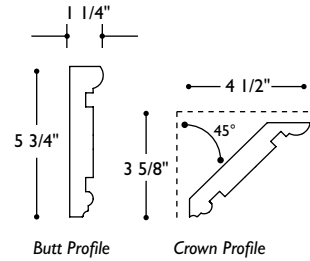

MLD-AMA-XX-5X08
Molding American Arts and Crafts 8' long
5 3/8" w x 1" thick (12" repeat)