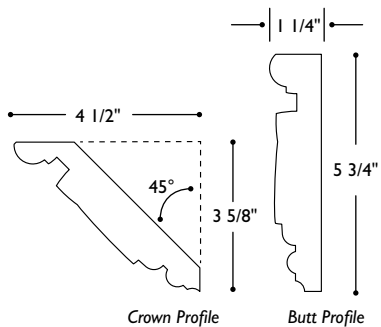

MLD-NB6 Molding Normandie Butt
5 3/4" w x 1 1/4" thick (6" repeat)
Vintage Item*

MLD-NC6 Molding Normandie Crown
Vintage Item*