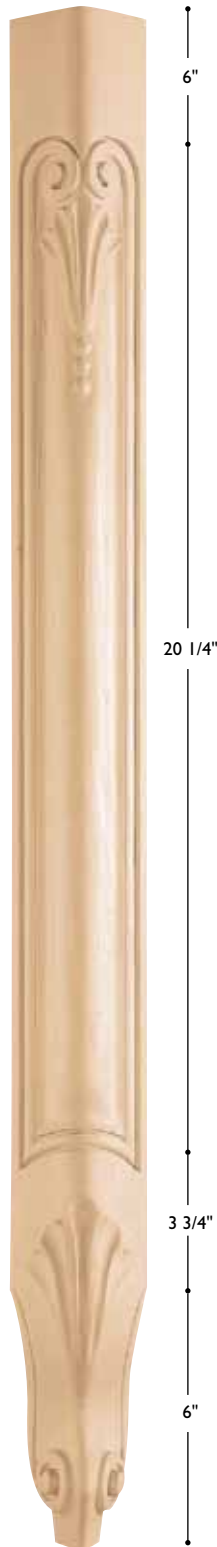

Post Georgian Corner
28" h x 3" w x 3" d

*Vintage Item**

***Special order item. Contact customer service.**

PST-SP2

Shell End Post with Leg
36" h x 2 3/8" w x 2 3/8" d

Vintage Item*

2 3/8"

2 3/8"