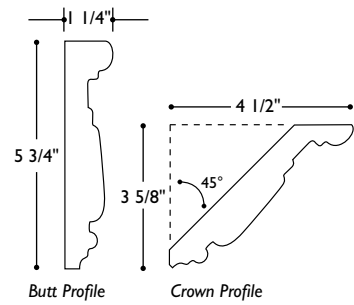

MLD-ARN-BU-9X08
Molding Art Nouveau Butt 8' long
9 7/8" w x 1 3/4" thick (12" repeat)

MLD-ARN-CW-9X08
Molding Art Nouveau Crown 8' long