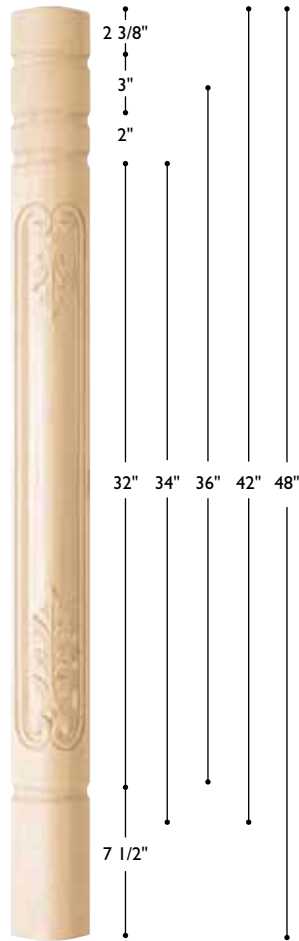

PST-AC4
Post Acanthus Corner
48" h x 3" w x 3" d