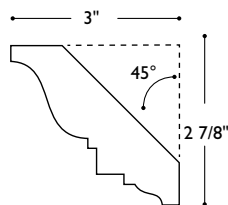

MLD-DC3 Molding Dentil Crown
3" w x 2 7/8" h x 1 1/4" thick