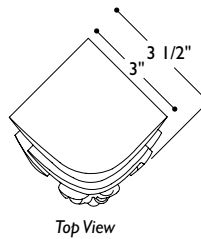

LEG-YO3

Leg Vineyard
7" h x 3 7/8" w x 3 7/8" d
Vintage Item*