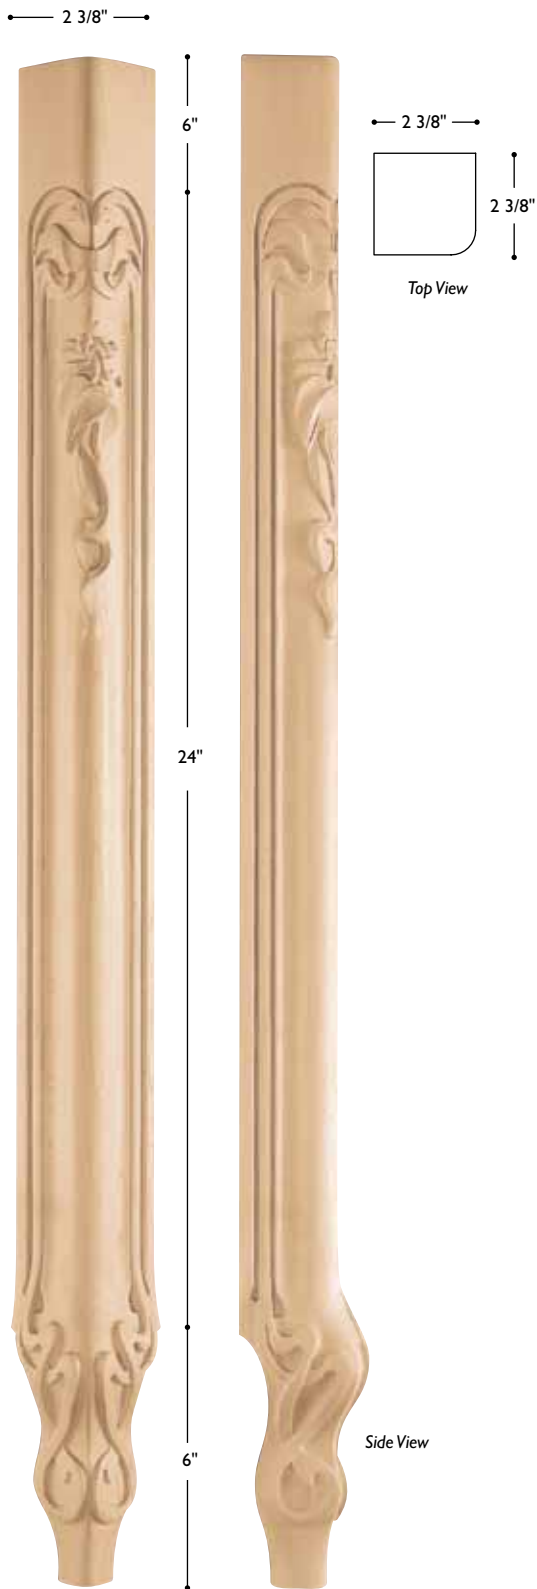

Side View

FOT-VLI

Foot Villa Leaf
5 3/8" d x 5 1/2" w
Top: 3" dia x 1 3/8" w
Bottom: 3" dia x 1/2" w

PST-ARN-WL-4XXX

Post Art Nouveau with Leg Small
36" h x 2 3/8" w x 2 3/8" d

PST-ARN-WL-5XXX

Post Art Nouveau with Leg Medium
36" h x 3" w x 3" d