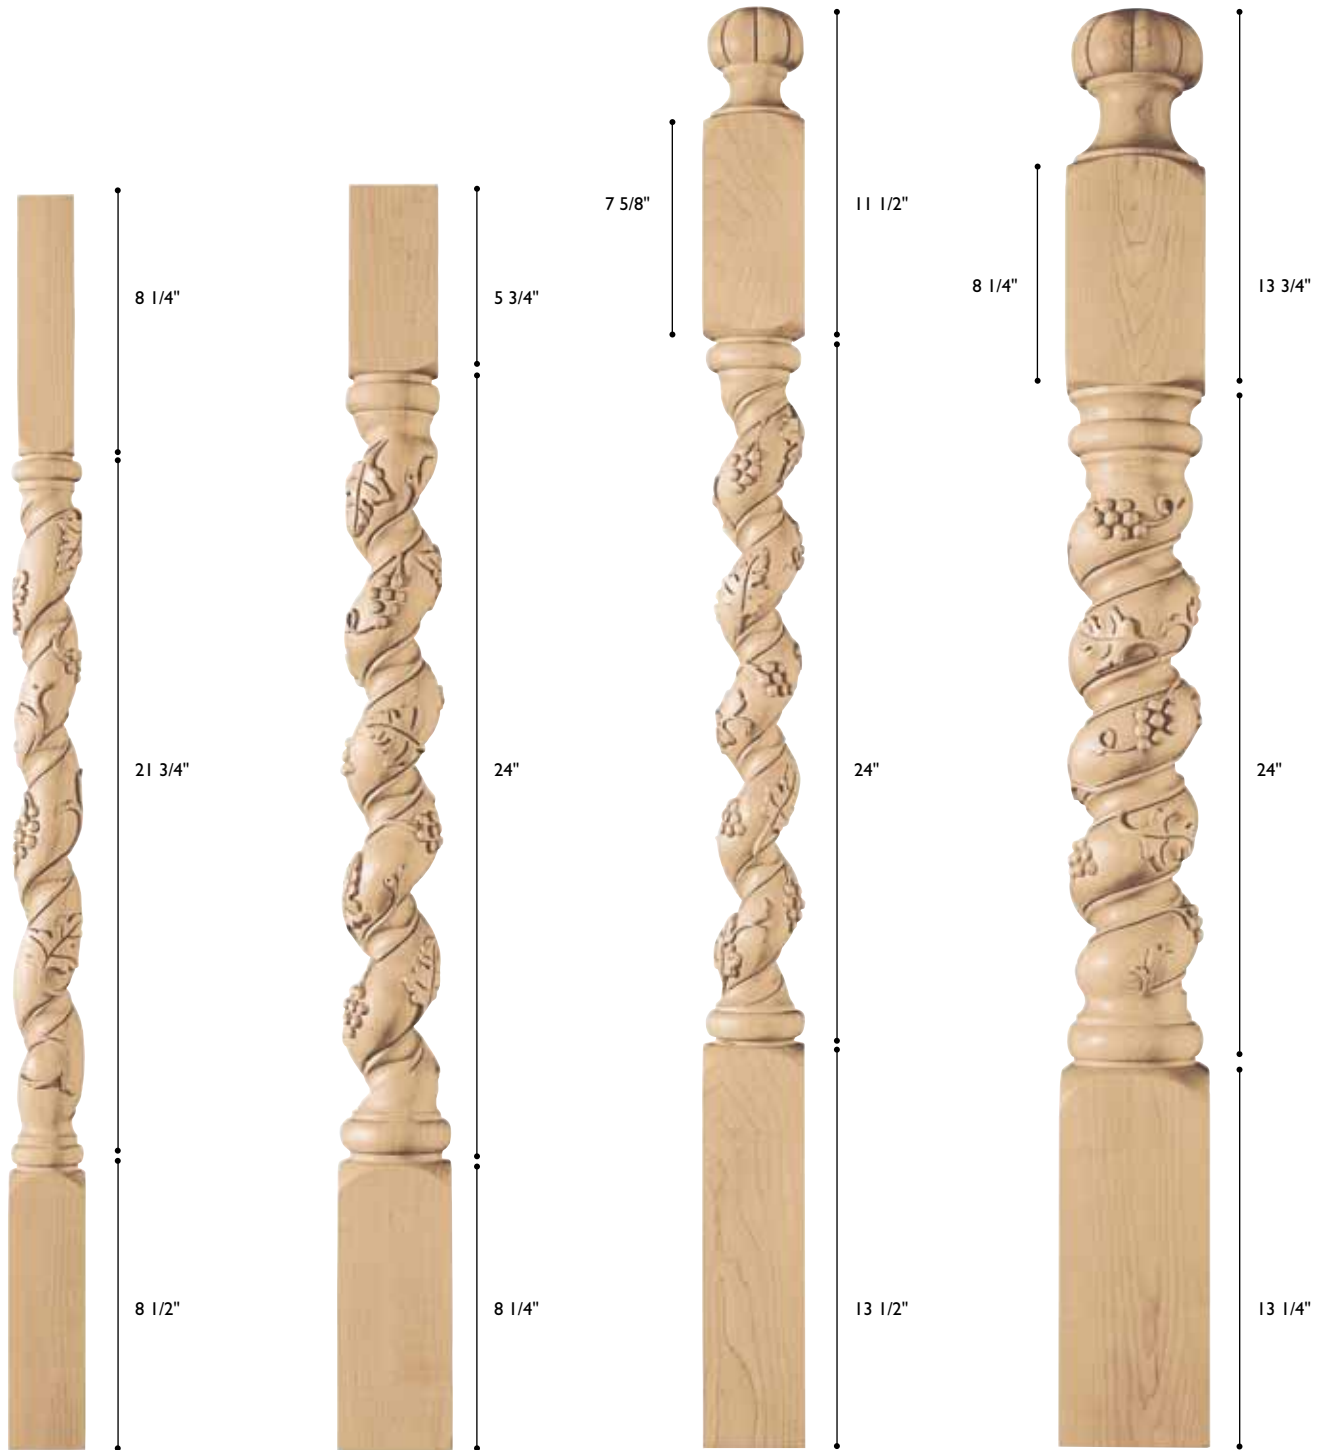

Special Order Pin Tops
See page 11.1

BLR-GO2 Baluster Grape
Medium
38" h
Top: 1 3/4" sq.
Bottom: 2 3/8" sq.

BLR-GO3 Baluster Grape
Large
38" h
Top: 2 3/4" sq.
Bottom: 3 1/2" sq.

NWL-GO3 Newel Post Grape
Large
49" h
Top: 3 1/2" sq.
Bottom: 3 1/2" sq.

NWL-GO5 Newel Post Grape
X-Large
51" h
Top: 5" sq.
Bottom: 5 3/8" sq.