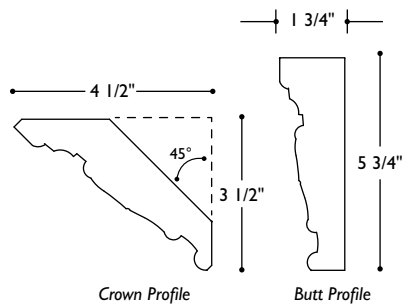

MLD-YB6
Molding Vineyard Butt 8' long
5 3/4" w x 1 3/4" thick (24" repeat)

MLD-YC6
Molding Vineyard Crown 8' long