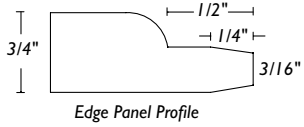

PNL-AM2 Panel Acanthus
Medium Medium
11 1/2" w x 18 1/4" h x
3/4" thick