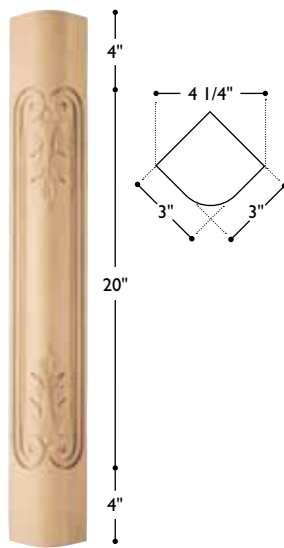

PST-AC3
Post Acanthus Corner
28" h x 3" w x 3" d