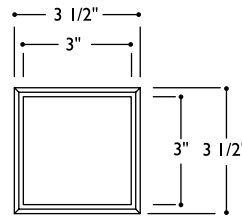

PST-AMA-WL-5XXXX

Post American Arts and Crafts With Leg Medium
3" w x 3" d x 36" h
Carved two sides only

FOT-AMA-RD-XXXX

Foot American Arts and Crafts Round
4 1/2" dia. x 5 1/2" h
Top: 2 1/16" dia. x 1 1/4" h
Bottom: 1 5/8" dia. x 1/2" h

LEG-AMA-CR-XXXX

Leg American Arts and Crafts Corner
3 1/2" w x 3 1/2" d x 7" h
Top: 3" sq.

Top View