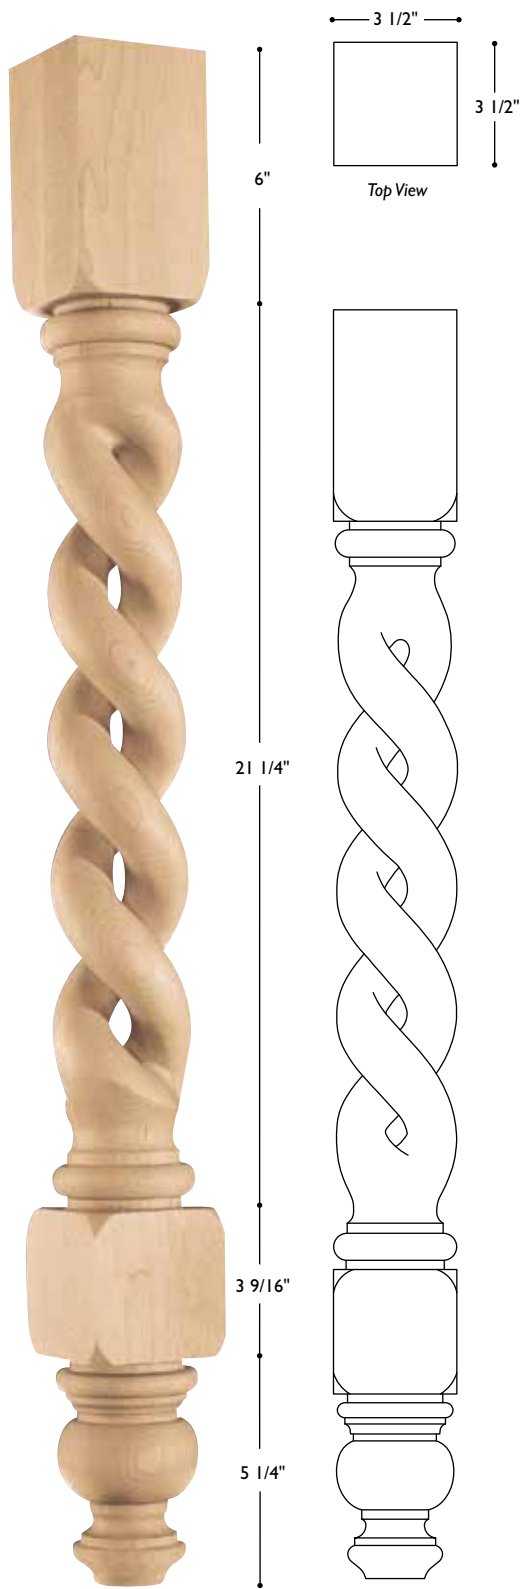

PST-MAB-TW-4XXX
Post Monarch Bay Twist Small
36" h x 3 1/2" w x 3 1/2" d