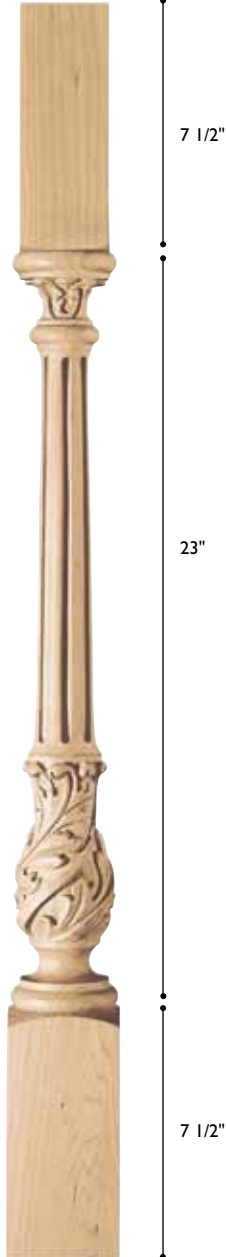

BLR-AF3 Baluster Acanthus
Fluted Large
38" h
Top: 2 3/4"
Bottom: 3 1/2" sq.