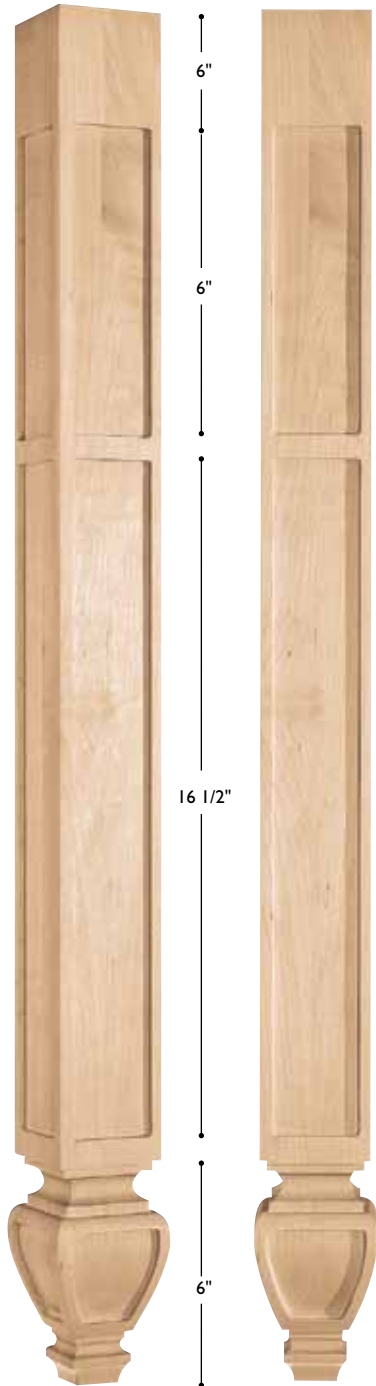

45° view

PST-AMA-WL-5XXXX

Post American Arts and Crafts With Leg Medium
3" w x 3" d x 36" h
Carved two sides only

3/4 front view