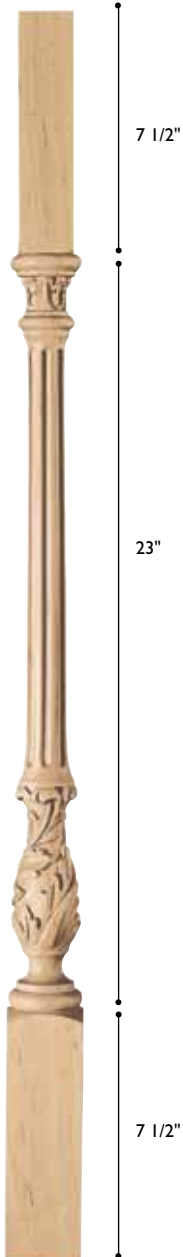

BLR-AF2 Baluster Acanthus
Fluted Medium
38" h
Top: 1 3/4"
Bottom: 2 3/8" sq.