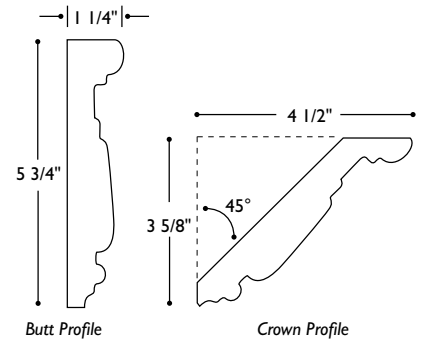

MLDC-AV6 Molding Avenue Crown
8' long

**Special order item. Contact customer service.*

MLDB-DEV-6 Molding Devon Butt 8' long
5 3/4" w x 1 1/4" thick (6" repeat)

MLDC-DEV-6 Molding Devon Crown
8' long

MLD-FV6 Molding Fifth Avenue Butt 8' long
5 3/4" w x 1 1/4" thick (6" repeat)