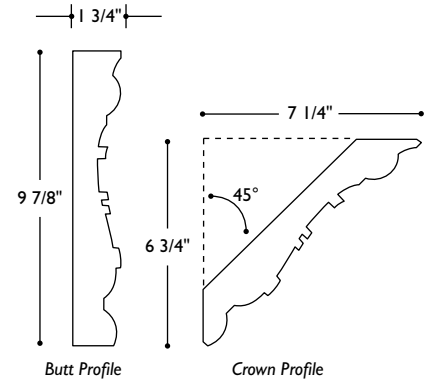

MLD-ARN-AT-XX08
Molding Art Nouveau Astragal 8' long
1 11/16" w x 13/16" thick (12" repeat)