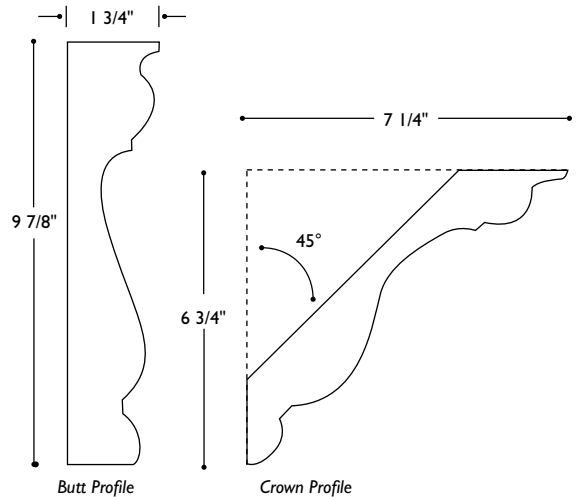

MLD-PC9 Molding Plain Crown