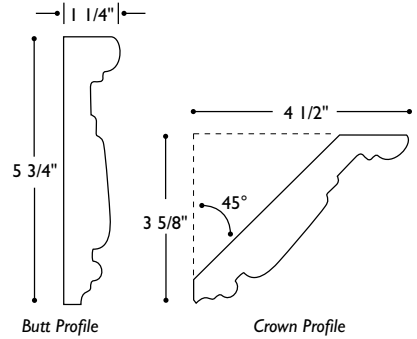

MLD-SB6 Molding Shell Butt
5 3/4" w x 1 1/4" thick (24" repeat)

MLD-SC6 Molding Shell Crown
Sold in 8' and 12' lengths
Alder and walnut available in 8' lengths only