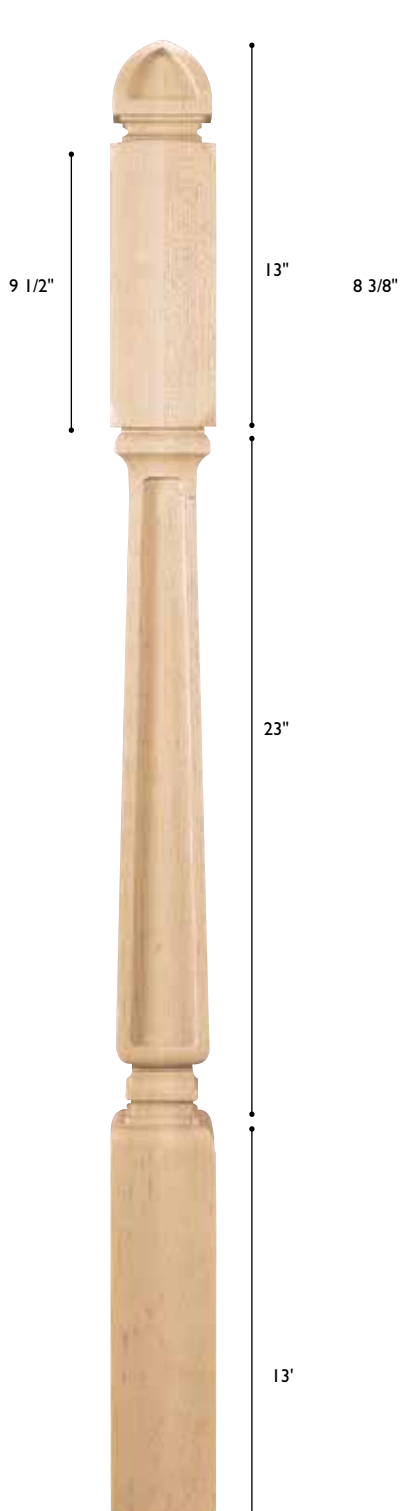

NWL-AMA-XX-6XXX
Newel American Arts and Crafts Large
49" h
Top: 3 1/2" sq.
Bottom: 3 1/2" sq.