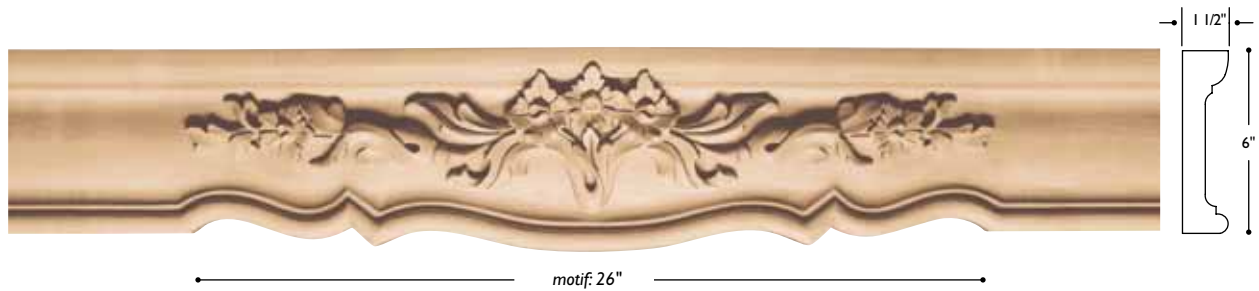

APR-HO5 Hood Oak Leaf Apron 52" long
Motif: 26" long x 6" h x 2 1/2" thick at center

APR-HF5 Hood Floral Apron 52" long
Motif: 26" long x 6" h x 2 1/2" thick at center