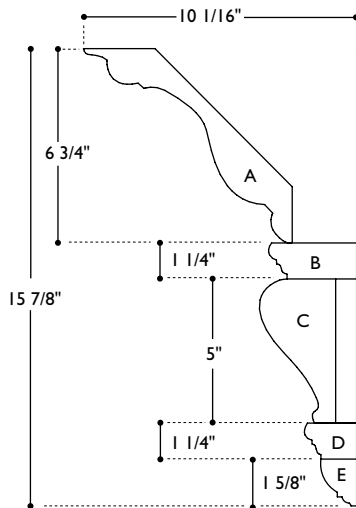

- a. **MLD-AC9** Molding Acanthus Crown
- b. **MLD-PT3** Molding Plain Trim
- c. **MLD-AD5** Molding Acanthus Dentil
- d. **MLD-PT2** Molding Plain Trim
- e. **MLD-EO3** Molding Egg & Dart (7 1/2" repeat)