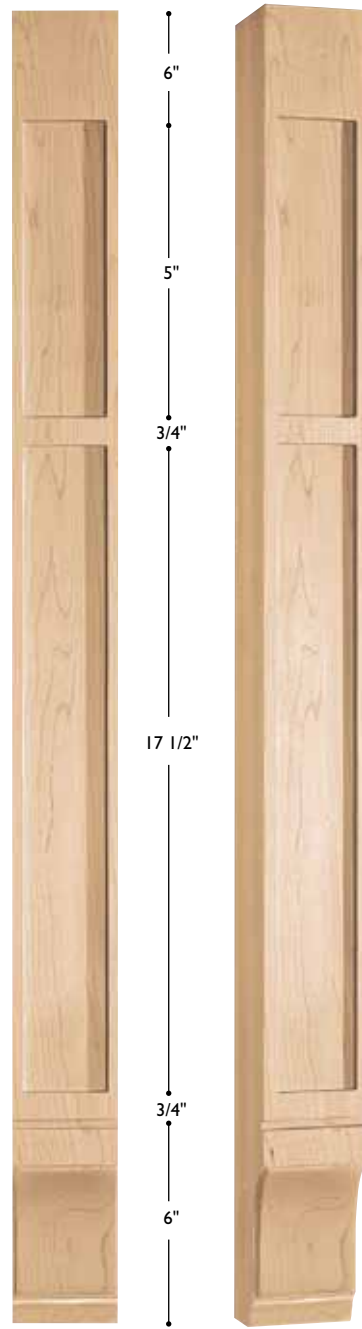

Front view

3/4 front view