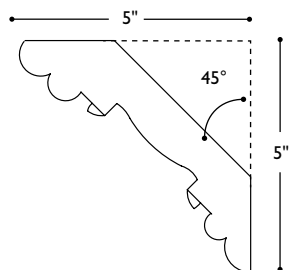

MLDC-CAM-6 Molding Cambria Crown
8' long

HEARST
CASTLE
COLLECTION

MLD-NB6 Molding Normandie Butt
5 3/4" w x 1 1/4" thick (6" repeat)
*Vintage Item**

MLD-NC6 Molding Normandie Crown
*Vintage Item**

MLD-AC7 Molding Acanthus Cove
7" w x 1 3/4" thick (4" repeat)
*Vintage Item**