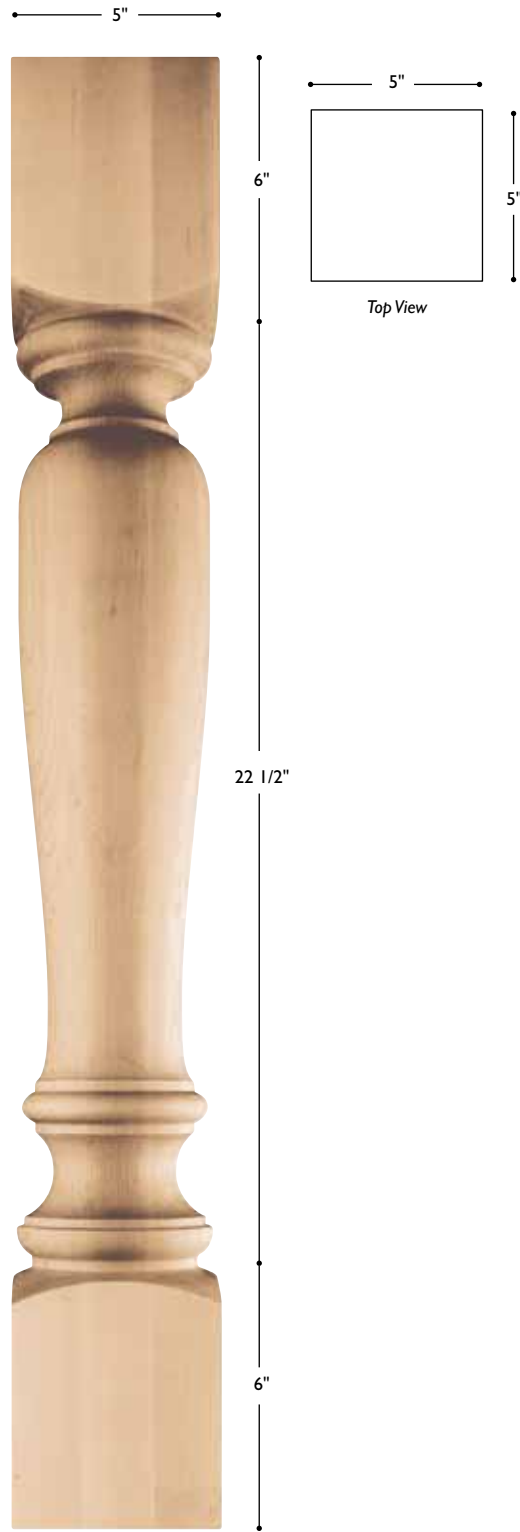

PST-PC5

Post Portman Classic
34 1/2" h x 5" w x 5" d
Also available in 40 1/2" h