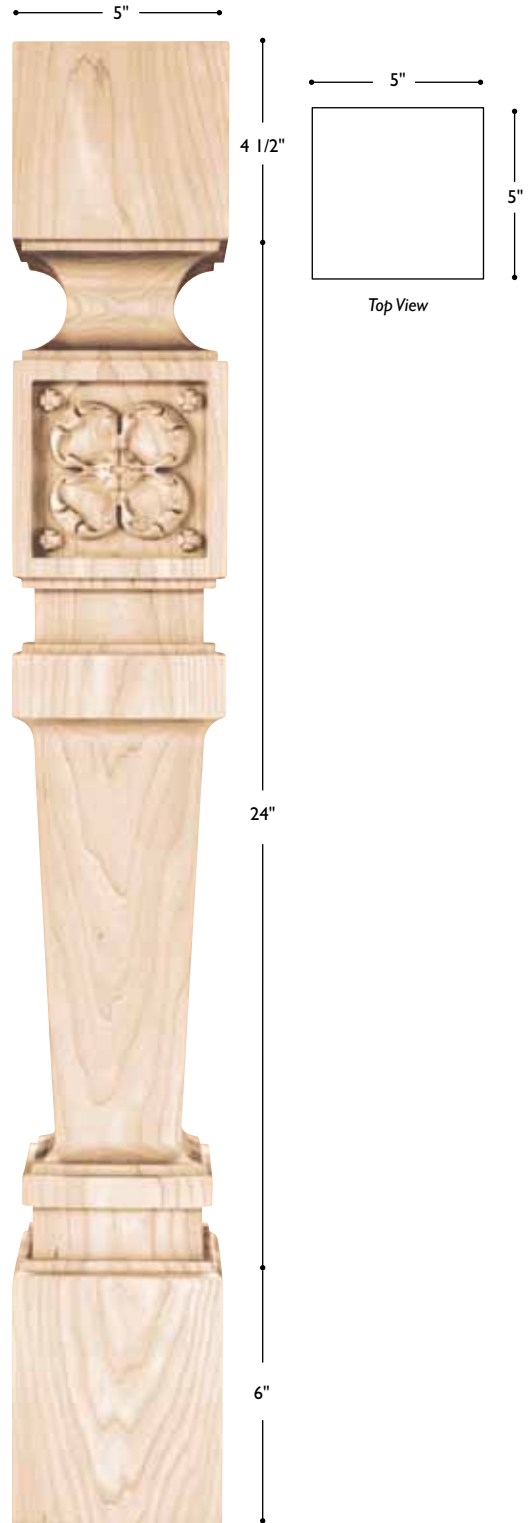

Vintage Item*

PST-ST5

Post Taper 4 Side
34 1/2" h x 5" w x 5" d
Also available in 40 1/2" h

Vintage Item*

PST-WA5
Post Waldorf
34½"h x 5"w x 5"d

PST-AZA-5
Post Azalea Medium
34½"h x 5"w x 5"d

HEARST
CASTLE
COLLECTION®