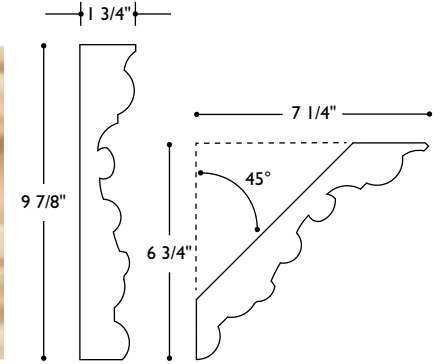

MLD-AB9 Molding Acanthus Butt
9 7/8" w x 1 3/4" thick (9" repeat)

MLD-AC9 Molding Acanthus Crown
Sold in 8' and 12' lengths
Alder and walnut available in 8' lengths only