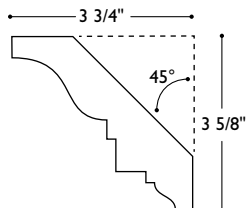

MLD-DC4 Molding Dentil Crown
3 3/4" w x 3 5/8" h x 1 1/4" thick

*Special order item. Contact customer service.