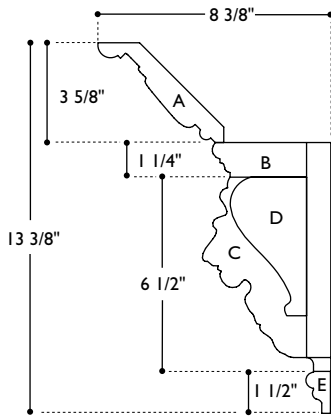

- a. **MLD-AC6** Molding Acanthus Crown
- b. **MLD-PT3** Molding Plain Trim
- c. **CBL-LO1** Corbel Lion small
- d. **CBL-ADI** Corbel Acanthus Dentil
- e. **MLD-BO2** Molding Ball & Bead (20" repeat)