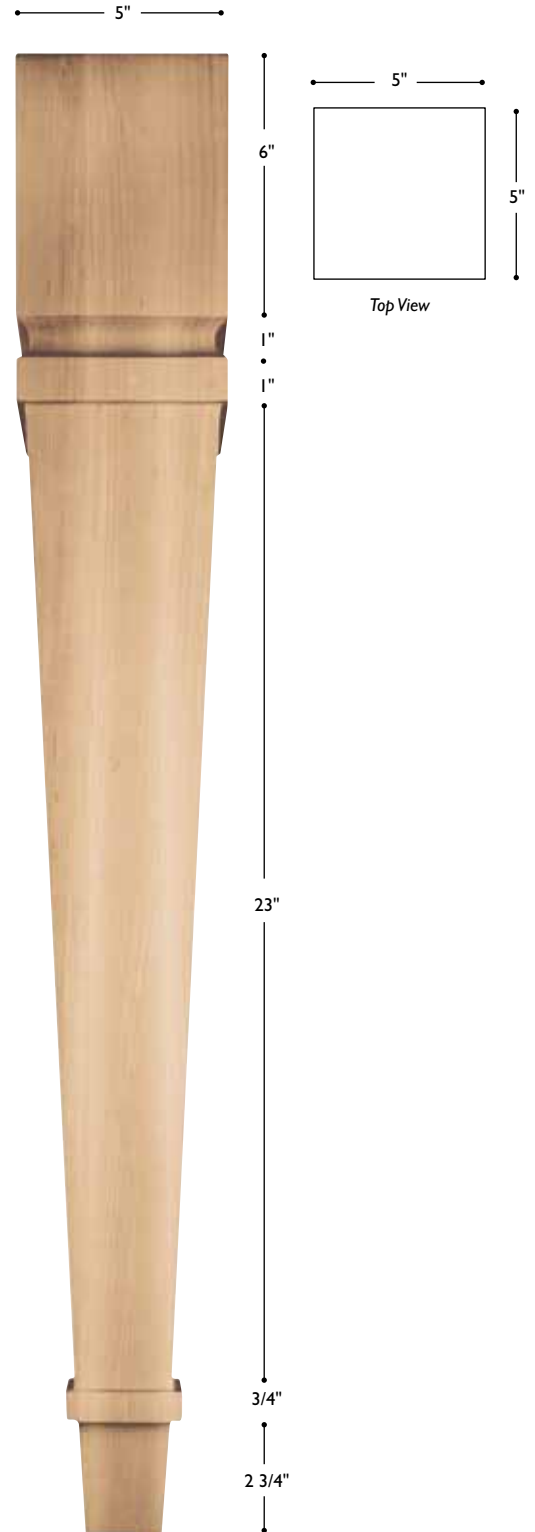

PST-ST5

Post Taper 4 Side
34 1/2" h x 5" w x 5" d
Also available in 40 1/2" h

Vintage Item*