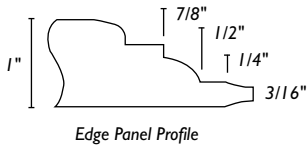

PNL-GM2 Panel Grape
Medium Medium
11 1/2" w x 18 1/4" h
Vintage Item*

PNL-GN3 Panel Grape
Narrow Large
9 1/2" w x 25 1/4" h
Vintage Item*

PNL-GM3 Panel Grape
Medium Large
11 1/2" w x 25 1/4" h
Vintage Item*

PNL-GW3 Panel Grape
Wide Large
16 1/2" w x 25 1/4" h
Vintage Item*