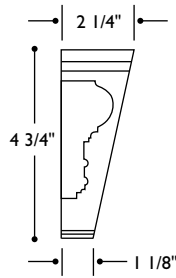

ARC-PL5 Arch Plain Link
61" (id) 71" (od) x 35 1/2" h

5"

PLI-PB5 Plinth Block
5 1/4" w x 1 1/2" d x 10 1/2" h
2 5/8" at deepest point

MLD-LC5
See pg. 02.8

ARX-OL3 Arch Oval Link
37" (id) 43" (od) x 11 1/2" h

3"

ARX-PL3 Arch Plain Link
37" (id) 43" (od) x 21 3/8" h

3"

ARX-PL2 Arch Plain Link
25" (id) 31" (od) x 15 1/4" h
Shown with KEY-SO3
Sold Separately

3"

MLD-LC3
See pg. 02.6

PLI-PB3 Plinth Block
3 1/4" w x 1 1/2" x 8 1/2" h

MLD-LB3 Molding Link Base
8" w x 1 1/4" thick (6" repeat)

ARCHES & KEYS
CROWNS

KEY-CB3

Key Classic Butt Small

Top: 4 3/4" w
Sides: 1 3/4" d
Bottom: 2 5/8" w
Sides: 1 3/16" d

MLD-LC3
See pg. 02.6

KEY-SO3

Key Shell Small
6 1/2" w x 2 3/4" d x 5 3/4" h

ARX-PL2
Sold separately
See pg. 02.2
Cut and fit by Installer

KEY-CB5

Key Classic Butt Medium

Top: 6 5/8" w
Sides: 3 3/8" d
Bottom: 3 3/4" w
Sides: 1" d

MLD-LC5
See pg. 02.8

KEY-SO5

Key Shell Large
10 1/2" w x 4 7/8" d x 9 3/4" h