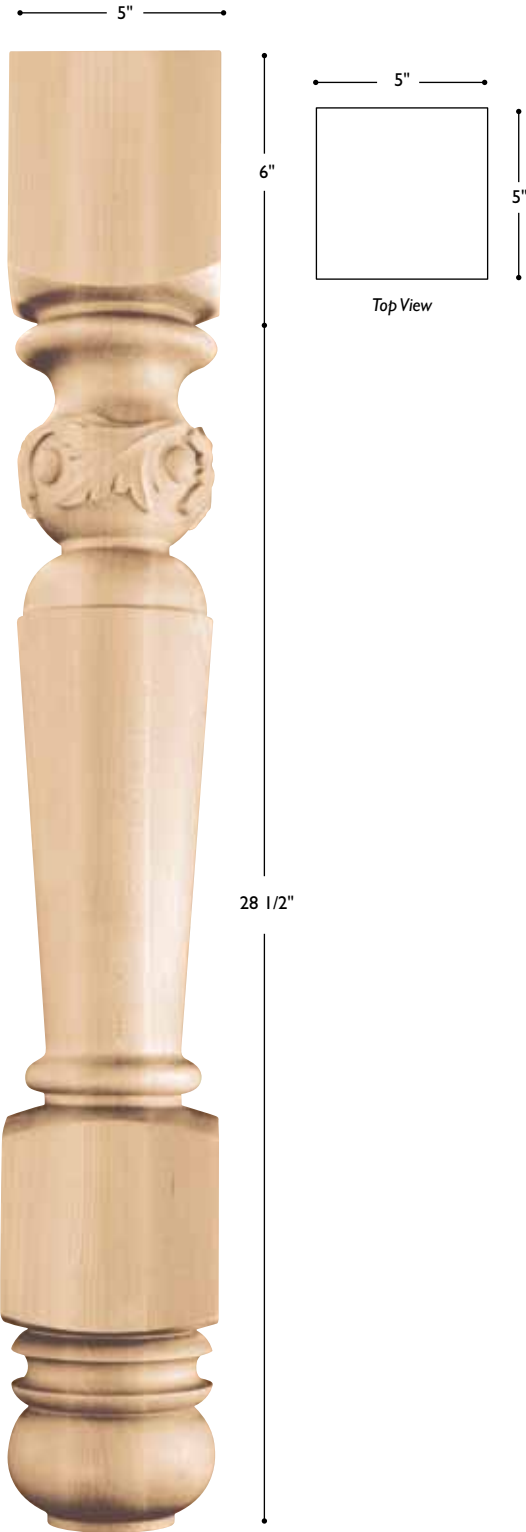

HEARST
CASTLE
COLLECTION®