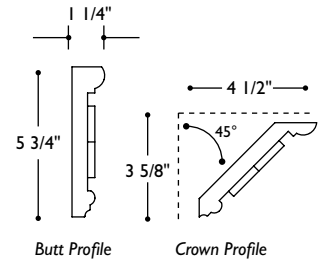

MLD-AMA-BU-6X08
Molding American Arts and Crafts
Butt 8' long
5 3/4" w x 1 1/4" thick (12" repeat)

MLD-AMA-CW-6X08
Molding American Arts and Crafts
Crown 8' long