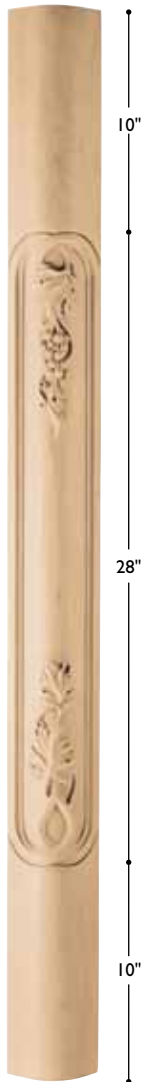

PST-YC4

Post Vineyard Corner
48" h x 3" w x 3" d
*Vintage Item**

FOT-YR1

Foot Vineyard Round
5 1/2" h x 4 1/2" dia
top 1 1/2" h x 2 1/2" dia
bottom 3/8" h x 1 3/4" dia
*Vintage Item**

FOT-GR2

Foot Georgian Round Sphere
5 1/2" h x 4 1/2" dia
Top: 1 1/2" h x 2 1/16" dia
Bottom: 5/8" h x 1 7/8" dia