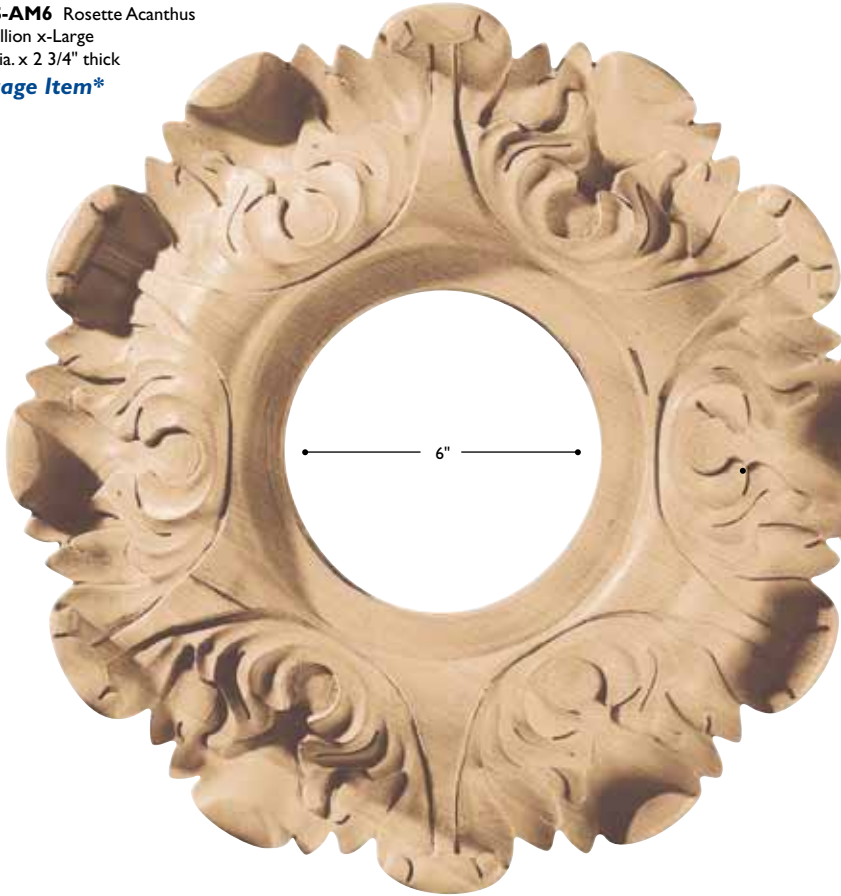

ROS-AM6 Rosette Acanthus
Medallion x-Large
17" dia. x 2 3/4" thick
Vintage Item*