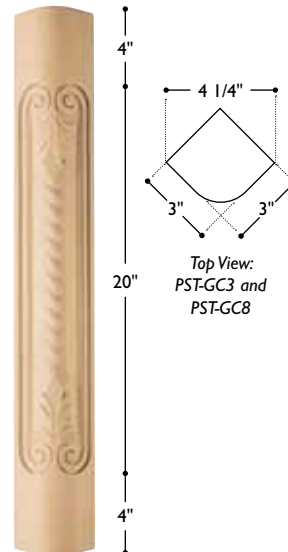

PST-GC3

Post Georgian Corner
28" h x 3" w x 3" d

Vintage Item*

*Special order item. Contact customer service.