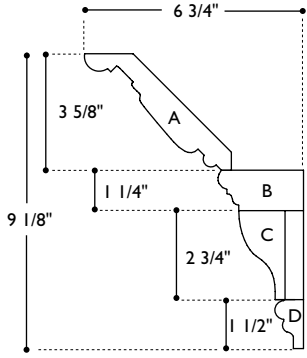

Sold Individually. Not Assembled.

- a. **MLD-AC6** Molding Acanthus Crown
- b. **MLD-PT3** Molding Plain Trim
- c. **MLD-AD3** Molding Acanthus Dentil
- d. **MLD-BO2** Molding Ball & Bead (12" repeat)