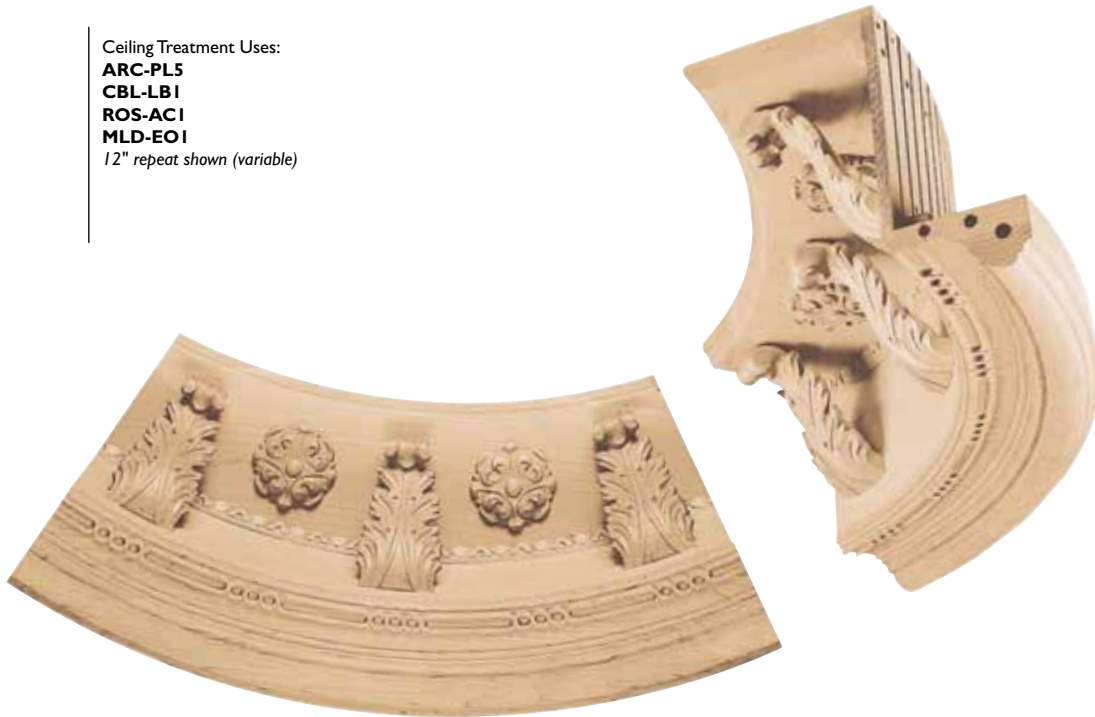

Sold as individual components — not assembled.

Ceiling Treatment Uses:
ARC-PL5
CBL-LB1
ROS-AC1
MLD-EO1
12" repeat shown (variable)