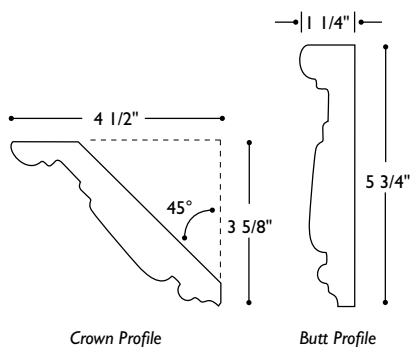

MLD-FB6 Molding Floral Butt
5 3/4" w x 1 1/4" thick (12" repeat)

MLD-FC6 Molding Floral Crown
Sold in 8' and 12' lengths
Alder and walnut available in 8' lengths only