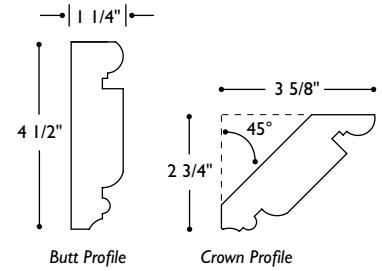

MLD-AB4 Molding Acanthus Butt
4 1/2" w x 1 1/4" thick (6" repeat)

MLD-AC4 Molding Acanthus Crown
Sold in 8' and 12' lengths
Alder and walnut available in 8' lengths only

MLD-AB6 Molding Acanthus Butt
5 3/4" w x 1 1/4" thick (6" repeat)