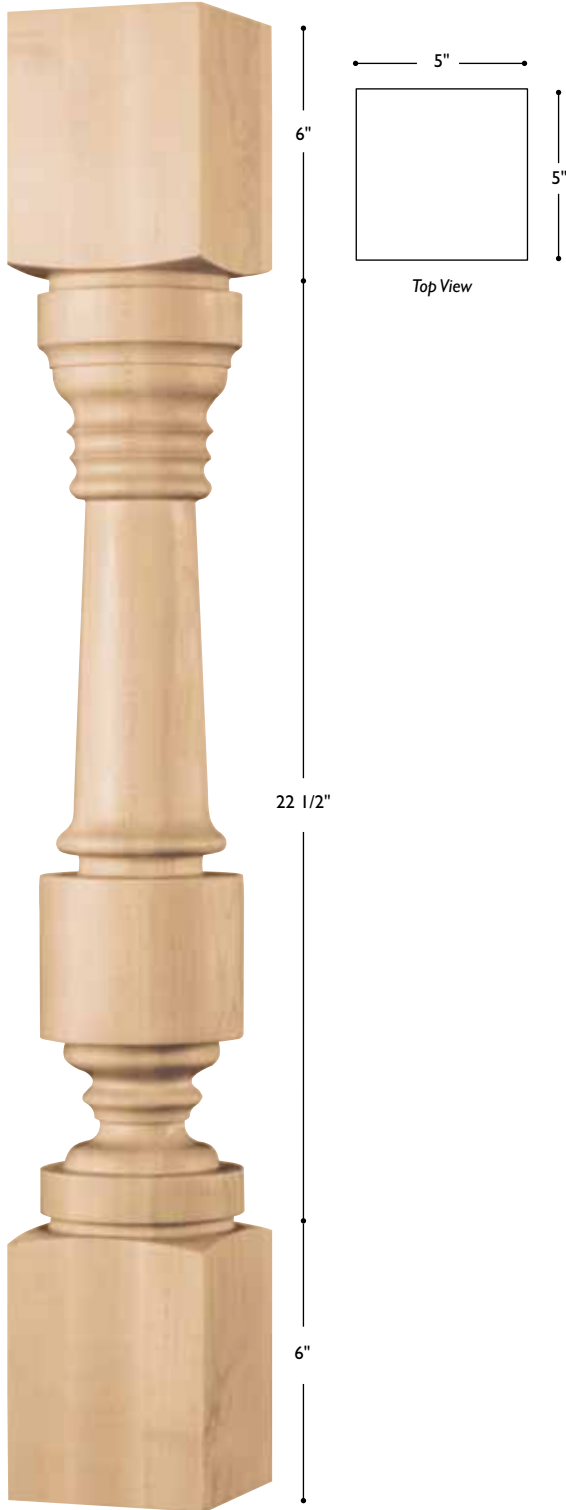

Vintage Item*

PST-ST5

Post Taper 4 Side
34 1/2" h x 5" w x 5" d
Also available in 40 1/2" h

Vintage Item*

PST-WA5
Post Waldorf
34½"h x 5"w x 5"d

PST-AZA-5
Post Azalea Medium
34½"h x 5"w x 5"d

HEARST
CASTLE
COLLECTION®