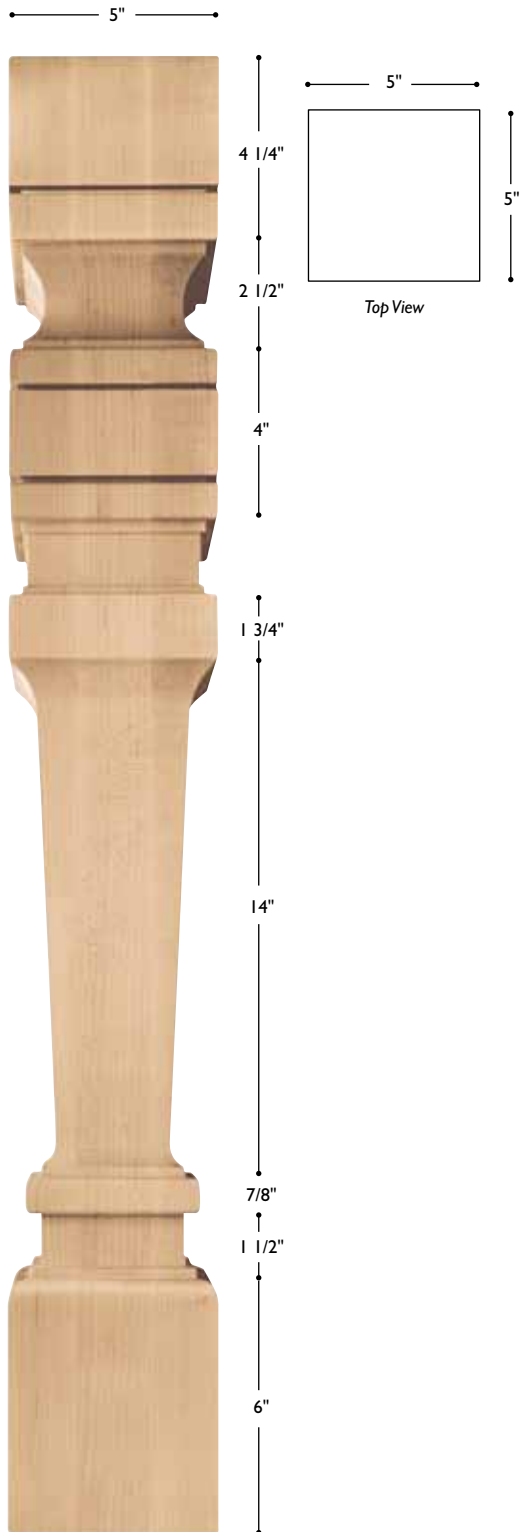

PST-EP5

Post Empire
34 1/2" h x 5" w x 5" d
Also available in 40 1/2" h