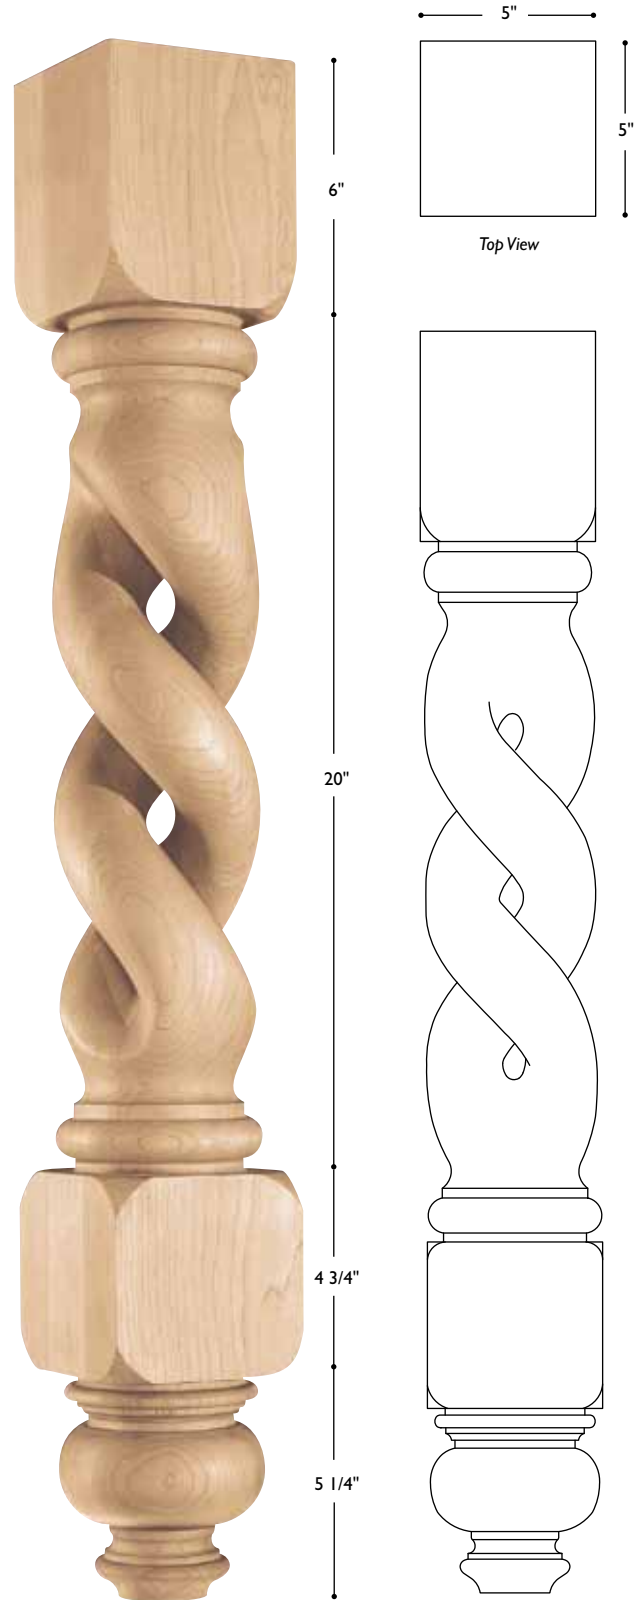

Vintage Item*

PST-BRD-RD-XX34

Post Braided Round
34 1/2" h x 6" dia

Vintage Item*

PST-WO6

Post West Indies
34 1/2" h x 6" x 6" overall
Top block: 6 1/8" h x 6" sq

Vintage Item*

6 1/8"

28 3/8"

**Special order item. Contact customer service.*

PST-MAB-TW-4XXX
Post Monarch Bay Twist Small
36" h x 3 1/2" w x 3 1/2" d

PST-MAB-TW-5XXX
Post Monarch Bay Twist Medium
36" h x 5" w x 5" d

PST-AMA-WL-5XXXX