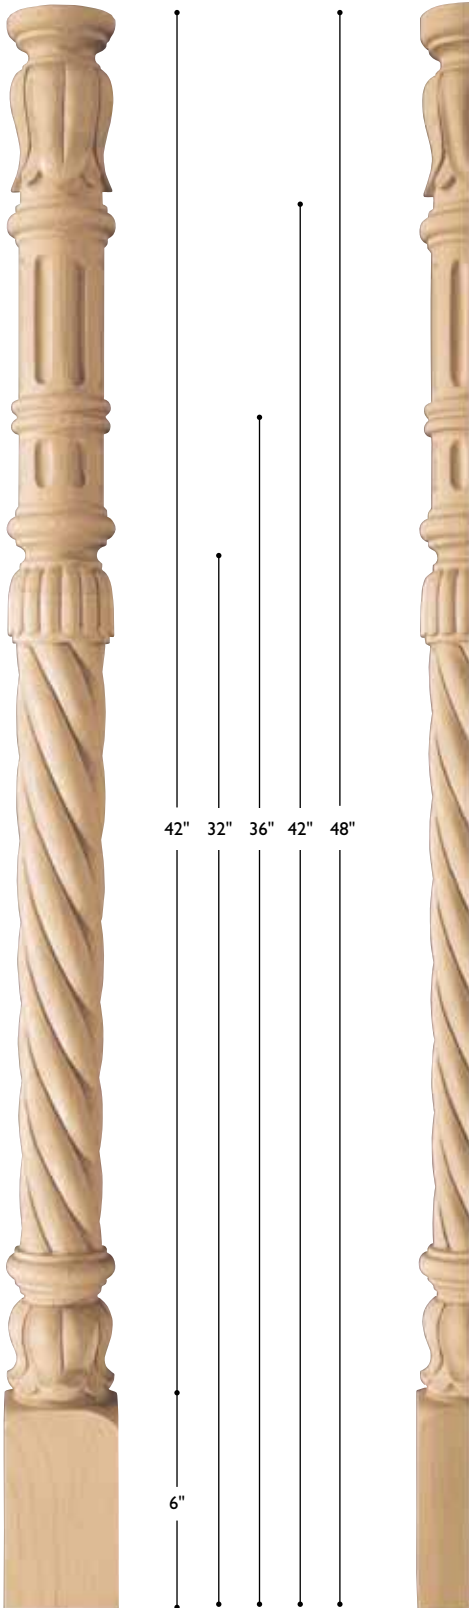

LEG-YO3

Leg Vineyard
7" h x 3 7/8" w x 3 7/8" d
*Vintage Item**

LEG-IO3

Leg Imperial Corner
7" h x 3 7/8" w x 3 7/8" d

Side View

**Special order item. Contact customer service.*

PST-GR4

Post Georgian Round
48" h x 3 1/2" w x 3 1/2" d