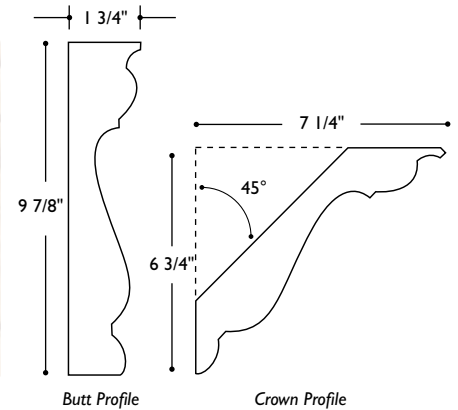

MLD-FB9 Molding Floral Butt
9 7/8" w x 1 3/4" thick (18" repeat)

MLD-FC9 Molding Floral Crown
Sold in 8' and 12' lengths
Alder and walnut available in 8' lengths only