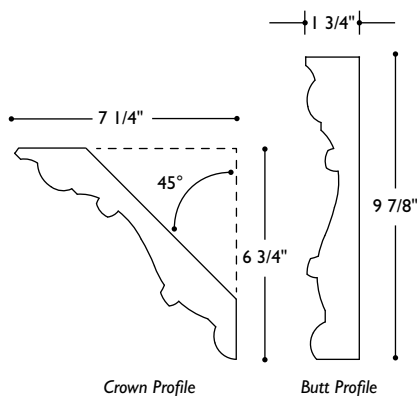

MLD-YC6
Molding Vineyard Crown 8' long

MLD-YB9
Molding Vineyard Butt 8' long
9 7/8" w x 1 3/4" thick (24" repeat)

MLD-YC9
Molding Vineyard Crown 8' long

MLD-YA2
Molding Vineyard Astragal 8' long
1 11/16" w x 13/16" thick (6" repeat)