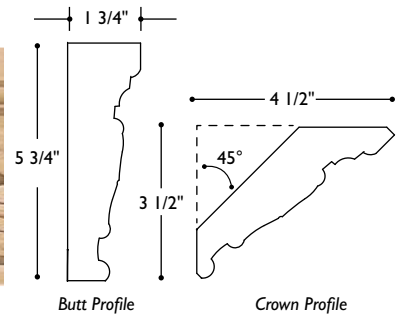

MLD-VB9 Molding Villa Leaf Butt 8' long
9 7/8" w x 1 3/4" thick (12" repeat)

MLD-VC9 Molding Villa Leaf Crown
8' long