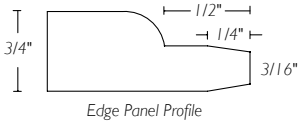

PANELS & TILES

**Special order item. Contact customer service.*

PNL-YN2 Panel Vineyard
Narrow Medium
9 1/2" w x 18 1/4" h x 3/4" thick
Vintage Item*

PNL-YM2 Panel Vineyard
Medium Medium
11 1/2" w x 18 1/4" h x 3/4" thick
Vintage Item*