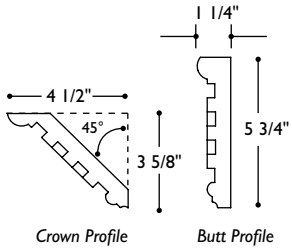

MLD-AAL-BU-6X08
Molding American Arts and Crafts
Linear-Square Butt 8' long
5 3/4" w x 1 1/4" thick (16" repeat)

MLD-AAL-CW-6X08
Molding American Arts and Crafts
Linear-Square Crown 8' long