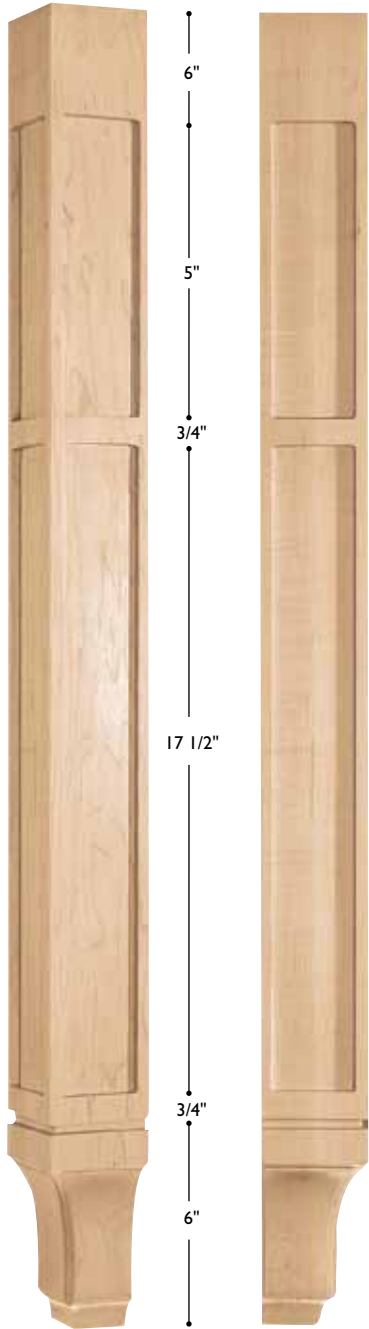

Side view

LEG-AMA-CR-XXXX

Leg American Arts and Crafts Corner
 3 1/2" w x 3 1/2" d x 7" h
 Top: 3" sq.

Side View

Top View

PST-AAT-WL-5XXX

Post American Arts and Crafts Traditional With Leg Medium
3" w x 3" d x 36" h
Carved two sides only