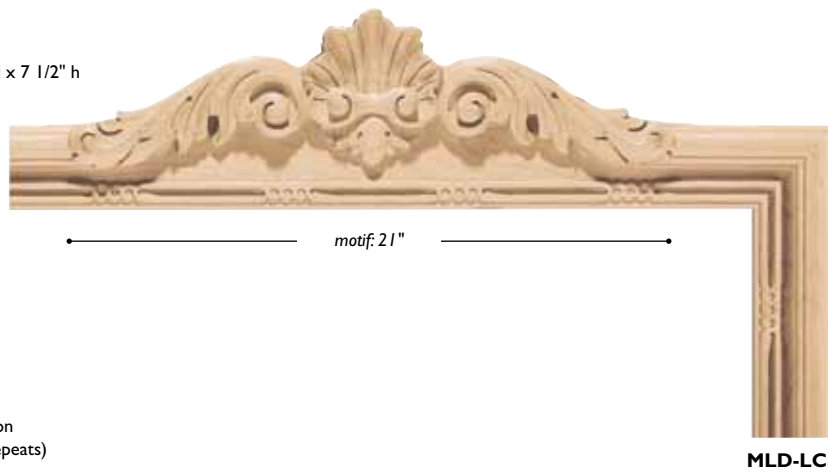

MLD-LC3 Molding Link Continuation
3" w x 1 1/4" thick (6" repeats)