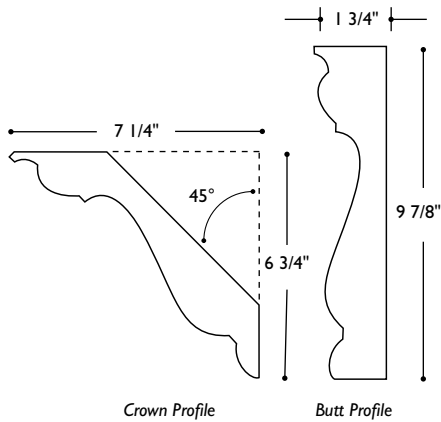

MLD-GB9 Molding Grape Butt
9 7/8" w x 1 3/4" thick (18" repeat)
Vintage Item*

MLD-GC9 Molding Grape Crown
Sold in 8' and 12' lengths
Alder and walnut available in 8' lengths only
Vintage Item*