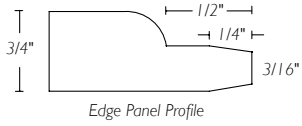

PNL-SM2 Panel Shell
Medium Medium
11 1/2" w x 18 1/4" h
Vintage Item*