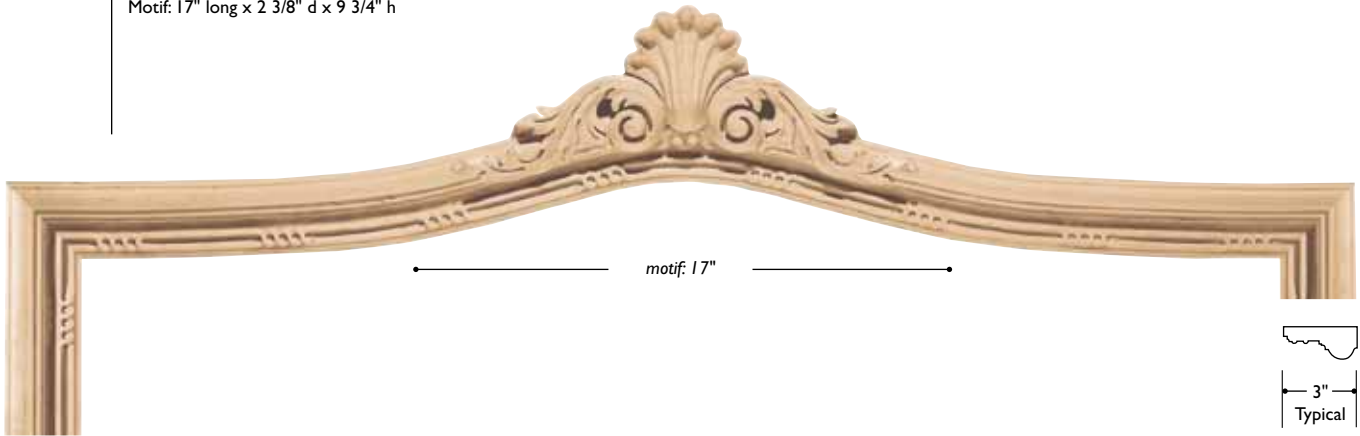

Small - 84" long

Motif: 21" long x 2 1/2" d x 7 1/2" h

CRW-OO3

Crown Oak Leaf

Small - 84" long

Motif: 21" long x 2 1/2" d x 7 1/2" h

CRW-SC3 Crown Shell Curved
Small - 50" long
Motif: 17" long x 2 3/8" d x 9 3/4" h