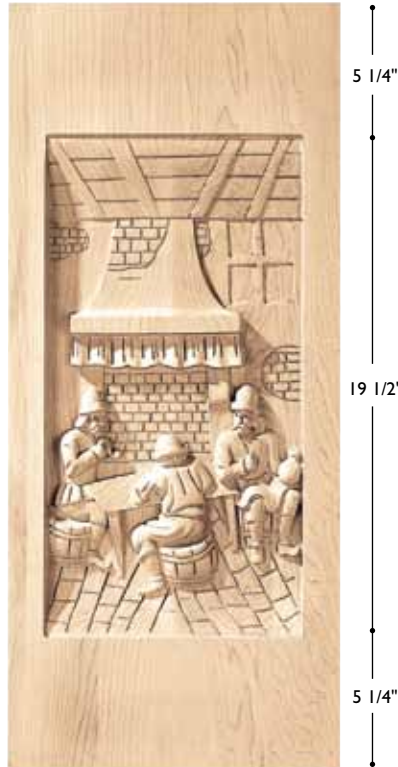

PNL-PS1

Panel Party Story
13" w x 30" h x 1 1/4" thick
Carving area: 10 1/4" w x 19 1/2" h