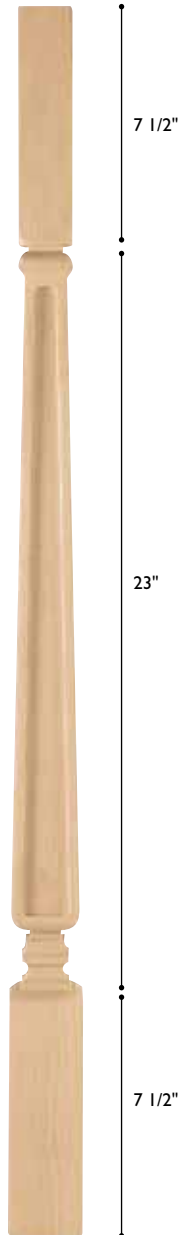

Special Order Pin Tops
See page 11.1

BLR-AMA-XX-5XXX
Baluster American Arts and Crafts Medium
38" h
Top: 1 3/4" sq.
Bottom: 2 3/8" sq.