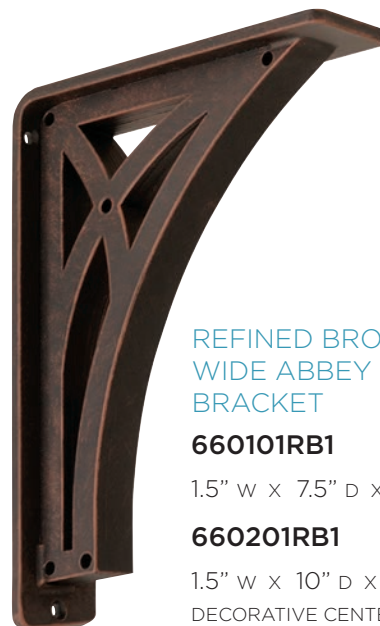

1.5" W x 10" D x 12" L
DECORATIVE CENTER: .5" W

WROUGHT IRON
WIDE ABBEY
BRACKET

660101WR1

1.5" W x 7.5" D x 10" L

660201WR1

1.5" W x 10" D x 12" L
DECORATIVE CENTER: 1" W

REFINED BRONZE
WIDE ABBEY
BRACKET

660101RB1