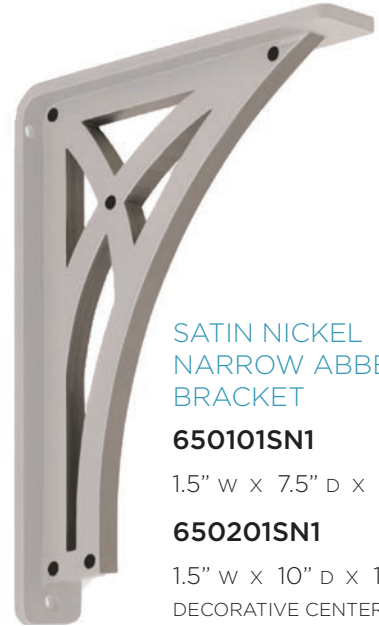

REFINED BRONZE
NARROW ABBEY
BRACKET

SATIN NICKEL
NARROW ABBEY
BRACKET

650101SN1

1.5" W x 7.5" D x 10" L

650201SN1

1.5" W x 10" D x 12" L
DECORATIVE CENTER: .5" W