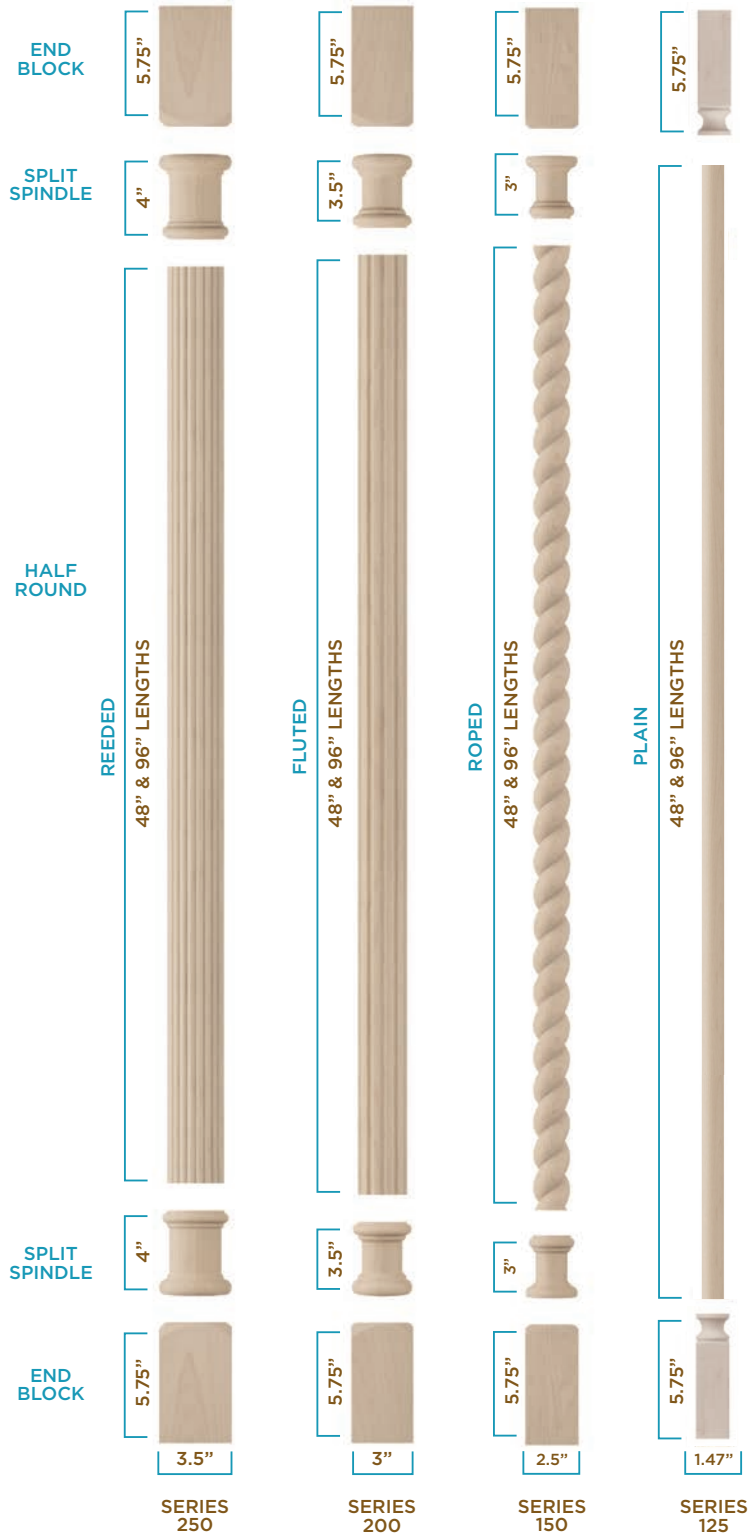

- SPLIT COMPONENTS
- ADJUSTABLE LENGTHS
- MULTIPLE COMBINATIONS AVAILABLE

HALFROUNDS

SERIES 125

	48"	96"
PLAIN	481210	961210
REEDED	481220	961220
FLUTED	481240	961240
ROPED	481230	961230

SERIES 150

	48"	96"
PLAIN	481510	961510
REEDED	481520	961520
FLUTED	481540	961540
ROPED	481530	961530