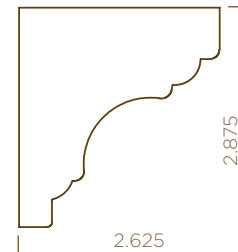

MADE IN AMERICA