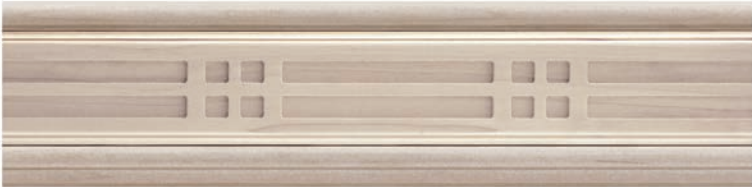

806000 3.5" H X .8125" T X 96" L

FLAT PANEL
MOULDING
WITH MISSION
INSERT