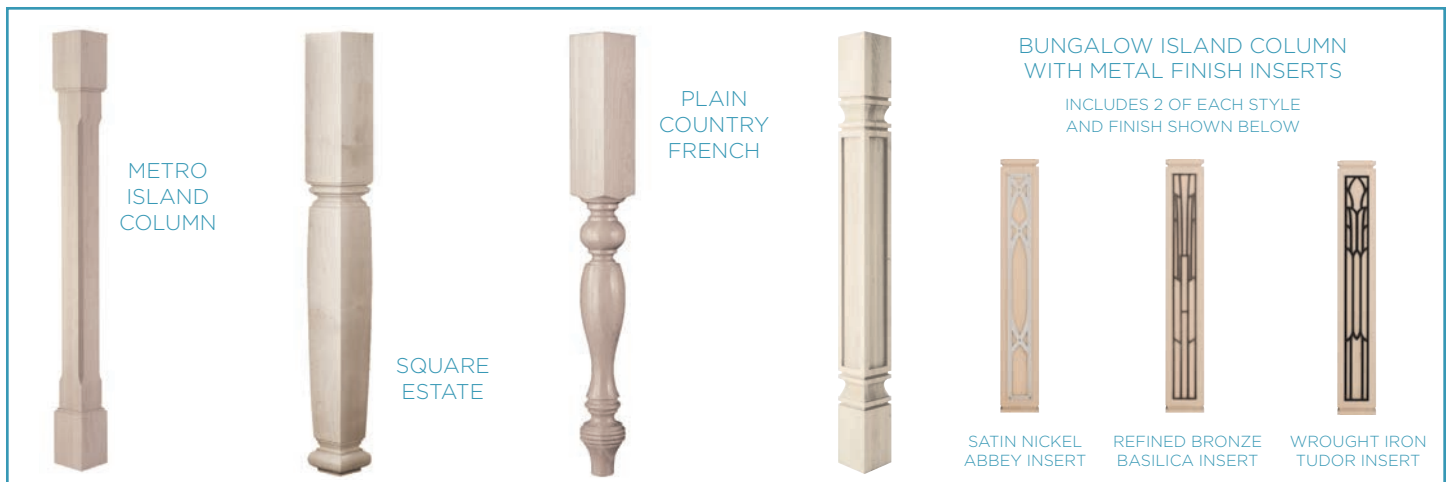

ISLAND COLUMN SAMPLE KIT

All Sample Kit items are Hard Maple