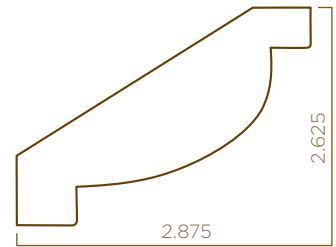

MOULDINGS

867515 1.3" H x 1.9" T x 96" L

867516 1.75" H x 1.625" T x 96" L

807075 4.62" H x 1.29" T x 96" L

807375 3.875" H x .84" T x 96" L

807003 2.625" H x 2.875" T x 96" L

MADE IN AMERICA