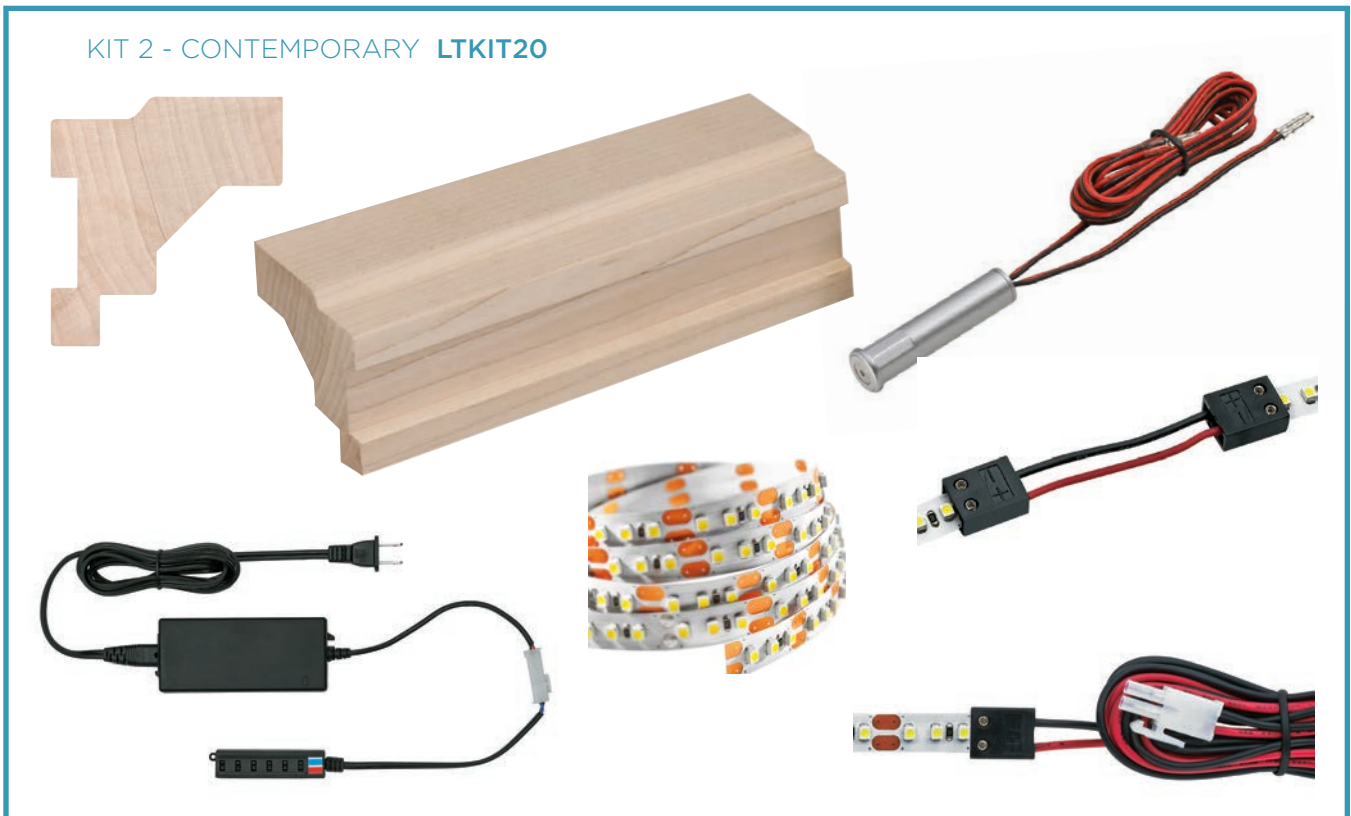

KIT 2 - CONTEMPORARY LTKIT20