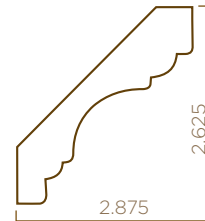

ROUND LIGHT READY MOULDING

867515 1.3" H x 1.9" T x 96" L

BEAD LIGHT READY MOULDING

867516 1.75" H x 1.625" T x 96" L

CLASSIC REVIVAL CROWN MOULDING

807075 4.62" H x 1.29" T x 96" L

REVIVAL CROWN MOULDING

807375 3.875" H x .84" T x 96" L