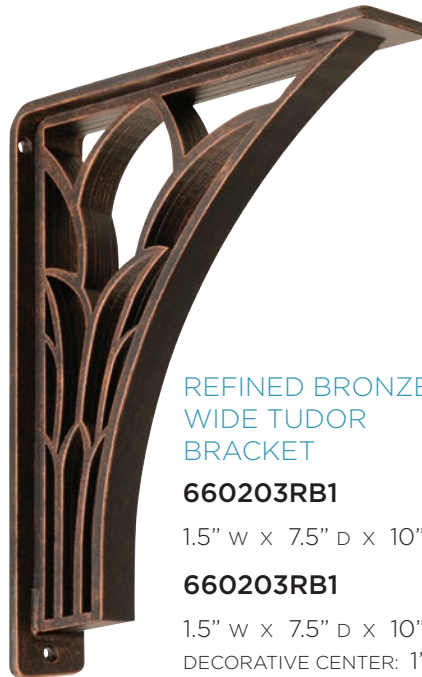

650203SN1

1.5" W x 10" D x 12" L
DECORATIVE CENTER: .5" W

WROUGHT IRON
WIDE TUDOR
BRACKET

660203WR1

1.5" W x 7.5" D x 10" L

660203WR1

1.5" W x 7.5" D x 10" L
DECORATIVE CENTER: 1" W

REFINED BRONZE
WIDE TUDOR
BRACKET