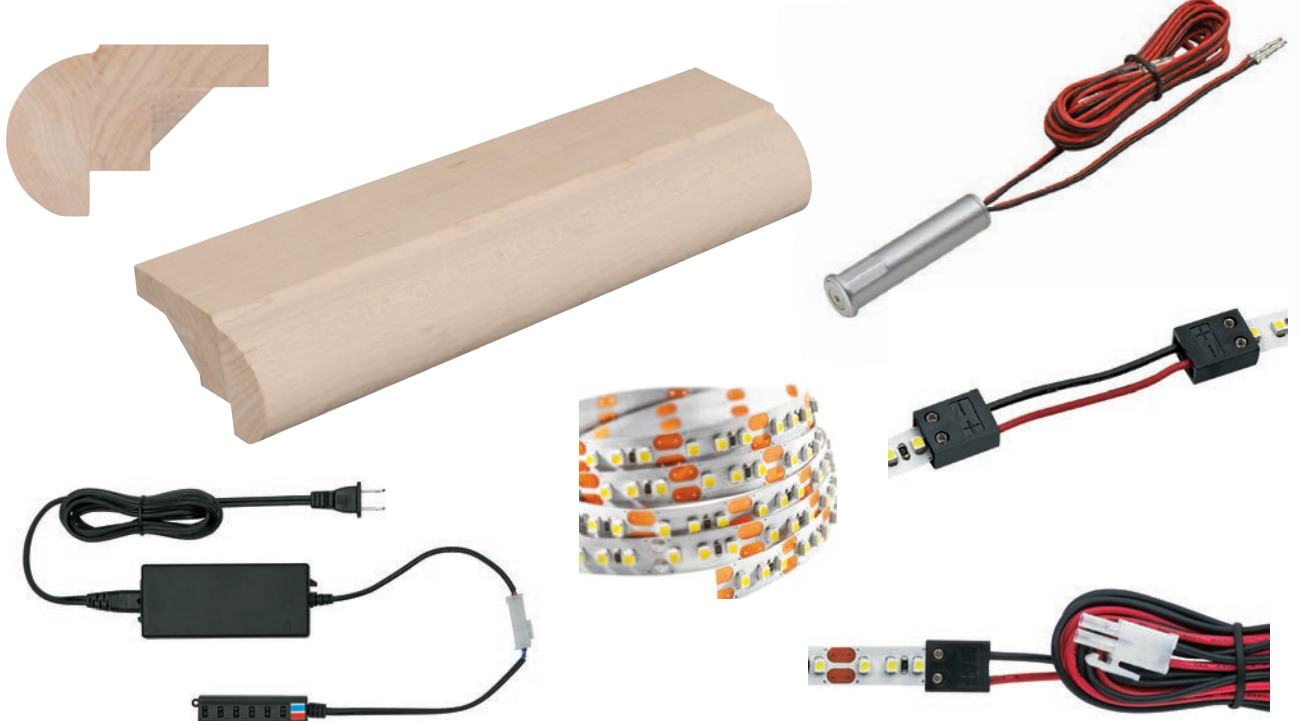

KIT 3 - BEAD LTKIT16

KIT 4 - ROUND LTKIT15

THE BRILLIANCE COLLECTION

EACH KIT INCLUDES 1 8ft PIECE OF LIGHT READY LIGHT RAIL® MOULDING:

TRADITIONAL
LIGHT RAIL MOULDING

867510

1.75" H X 1.625" T X 96" L

CONTEMPORARY
LIGHT RAIL MOULDING

INCLUDED IN YOUR KIT:

LDC60CON

60 W POWER SUPPLY

SPECIAL FEATURES:

- 12VDC Constant Voltage
- 60W
- 6-Snap Mounting Block included. Add additional Mounting Blocks to utilize full capacity of power supply
- Class 2 or LPS safety rated
- Dimmable on Trailing Edge (See 12V Controllers)
- Overload Protection
- RFI Protection
- Short-Circuit Protection
- Soft Start to Protect LED
- One per kit