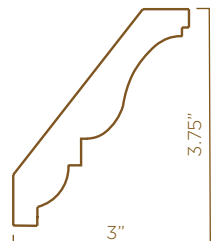

HAND CARVED ADORNMENTS

EGG & DART MOULDING

808001 1.25"H X .8125"T X 96"L*©

WEAVED FRIEZE

803570 3.25"H X .8125"T X 96"L*©

EGG & DART PANEL MOULDING

808002 1.5"H X .75"T X 96"L*©

ACANTHUS FRIEZE

806001 3.5"H X .8125"T X 96"L*©

WEAVED FRIEZE

801570 1.5"H X .6875"T X 96"L*©

VINEYARD FRIEZE

806002 3.5"H X .8125"T X 96"L*©

Successful transformation lies in the details. Transform your designs with a hearty Acanthus Crown Moulding or a Frieze reminiscent of the rolling vineyards of Tuscany. Let the details dictate your transformation.

ACANTHUS CROWN MOULDING

807001 4.75"H X .8125"T X 96"L*©

EGG & DART CROWN MOULDING

807002 4.75"H X .8125"T X 96"L*©