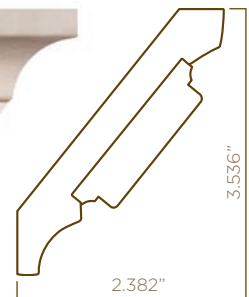

MADE IN AMERICA