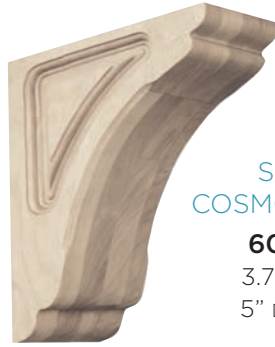

PETITE
TRIAD TILE
901012

2.9375" sq. x .875" T

TRIAD TILE
902512

5.9375" sq. x 1.375" T

MEDIUM
TRIAD
CORBEL
607006

7.5" W x 6" D x 8.25" L

MADE IN AMERICA

THE SIMPLICITY COLLECTION

LARGE
COSMO CORBEL
601020
3.75" W X
9" D X 13" L

SMALL
COSMO CORBEL
601010
3.75" W X
5" D X 7" L

SIMPLICITY
BRACKET
607002
2.75" W X
6.375" D X 9.375" L

CREST
BRACKET
600008
9.25" W X
2.5" D X 9.25" L

SIMPLICITY CROWN