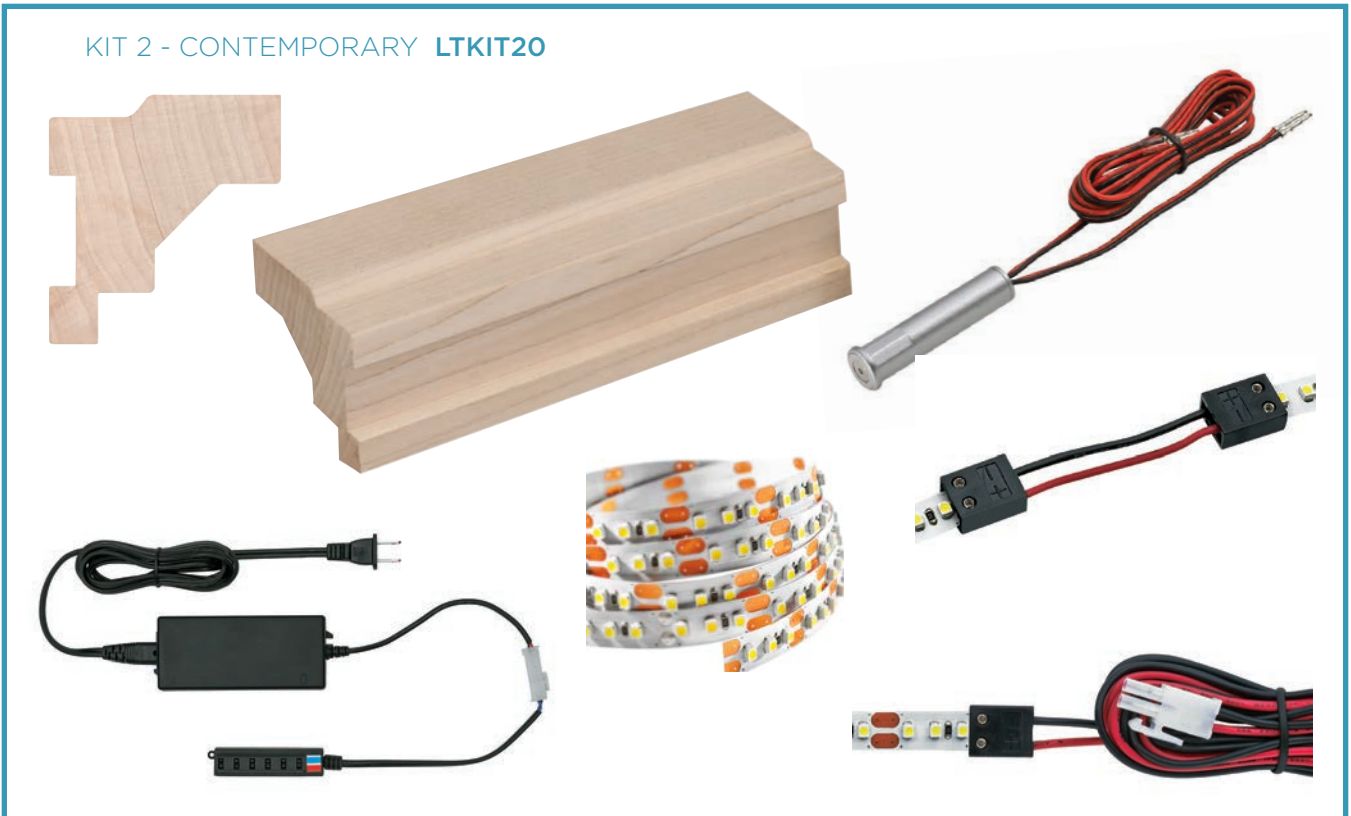

- Apply to your framed or frameless cabinetry

Don't hesitate to call us with any questions, 800.328.5858!

Designs of distinction®

by Brown Wood, Inc.
est. 1927

KIT 1 - TRADITIONAL LTKIT10

KIT 2 - CONTEMPORARY LTKIT20