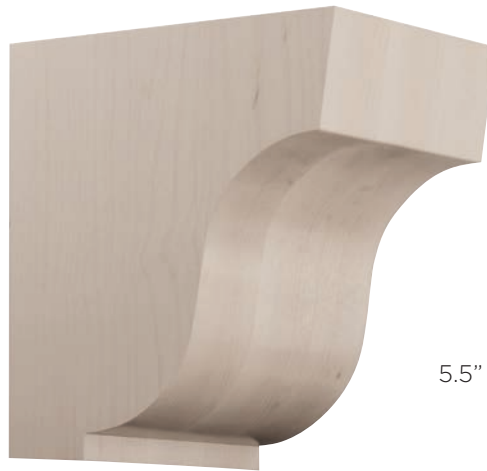

MEDIUM
SIMPLICITY
CORBEL
607001

4.5" W x 5.75" D x 5" L

SMALL
SIMPLICITY
CORBEL
607005

3.5" W x 4.125" D x 4.5" L

SMALL
TRIAD
CORBEL
607007

3.75" W x 4" D x 5.5" L

LARGE
SIMPLICITY
CORBEL
607004

5.5" W x 6.875" D x 7.5" L