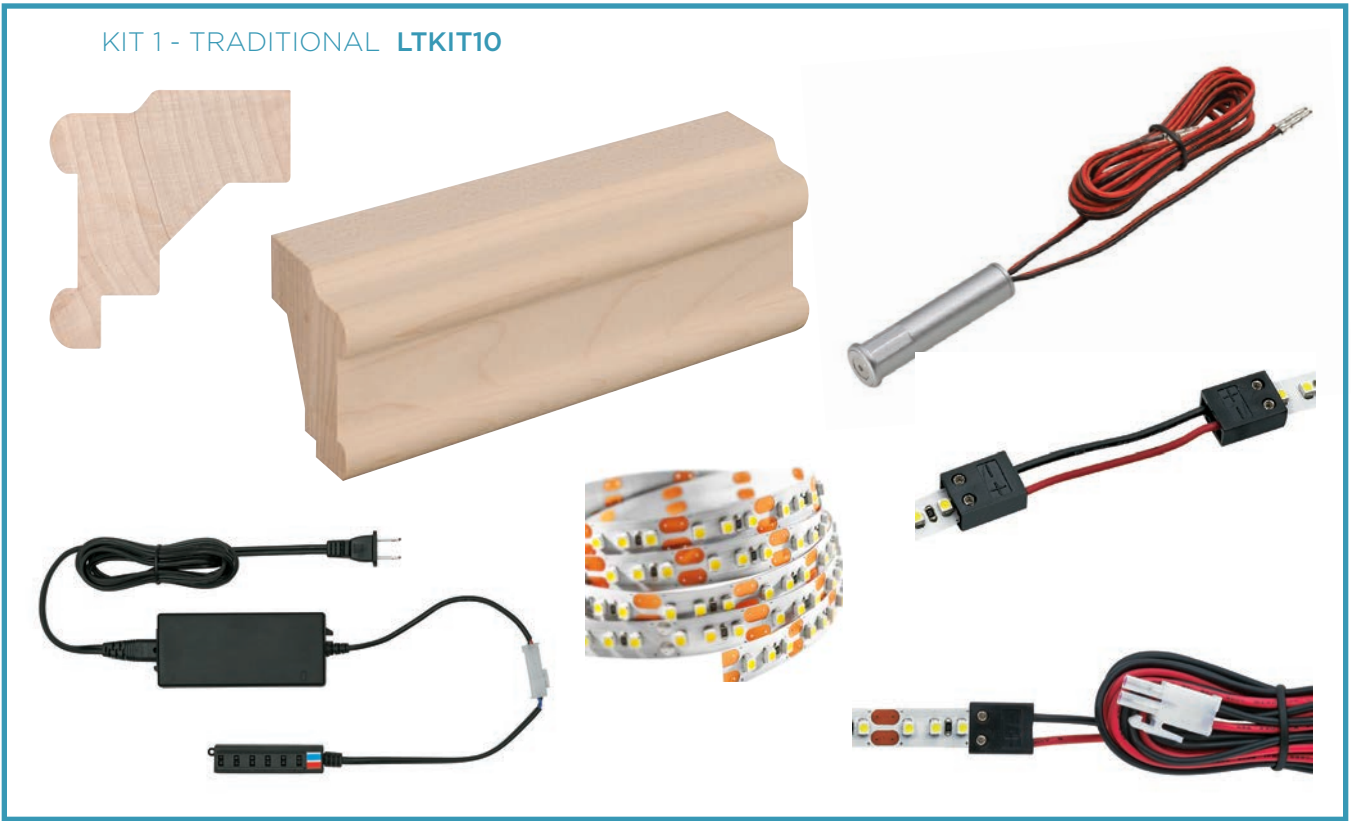

Designs of distinction®

by Brown Wood, Inc.
est. 1927

KIT 1 - TRADITIONAL LTKIT10