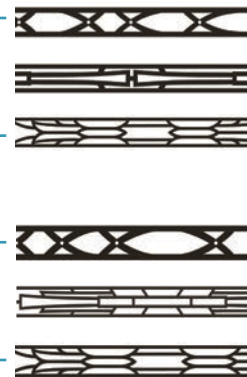

LIGHT RAIL

METAL INSERTS

CROWN

CHOOSE YOUR INSERTS FROM BELOW:

CROWN INSERTS