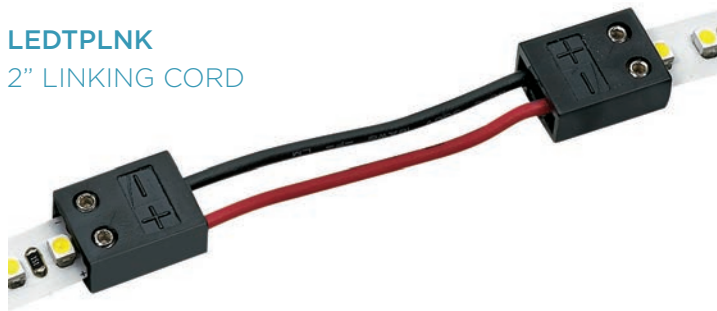

LEDOVLTD

DIMMER CONTROLLER

SPECIAL FEATURES:

- Max wattage: 27W
- Cable input: 79" (2m)
- Cable output: 6" (152mm)
- Finish: Nickel
- Hold finger down for dimming
- One per kit

LEDTPLNK

2" LINKING CORD

FlexTape link cords with pre-attached screw-on connectors. Perfect for inside corner installation on Light Ready Light Rail Moulding®.