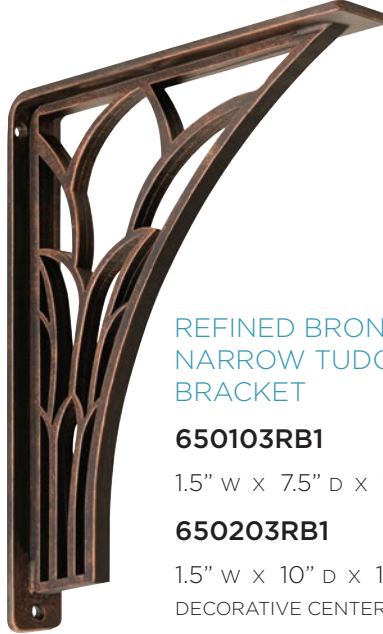

REFINED BRONZE
NARROW TUDOR
BRACKET

650103RB1

1.5" W x 7.5" D x 10" L

650203RB1

1.5" W x 10" D x 12" L
DECORATIVE CENTER: .5" W

SATIN NICKEL
NARROW TUDOR
BRACKET

650103SN1

1.5" W x 7.5" D x 10" L