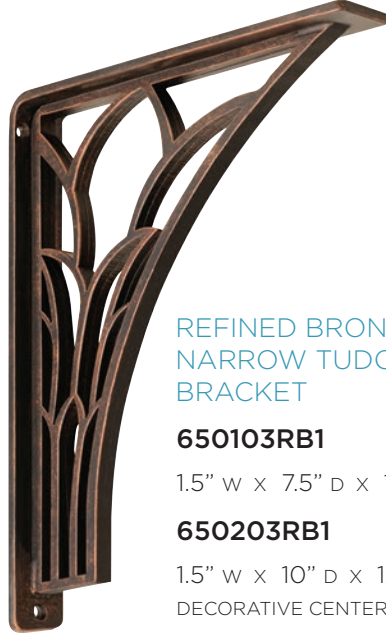

1.5" W x 10" D x 12" L
DECORATIVE CENTER: 1" W

DECORATIVE METAL COMPONENTS

WROUGHT IRON
NARROW TUDOR
BRACKET

650103WR1

1.5" W x 7.5" D x 10" L

650203WR1

1.5" W x 10" D x 12" L
DECORATIVE CENTER: .5" W

REFINED BRONZE
NARROW TUDOR
BRACKET