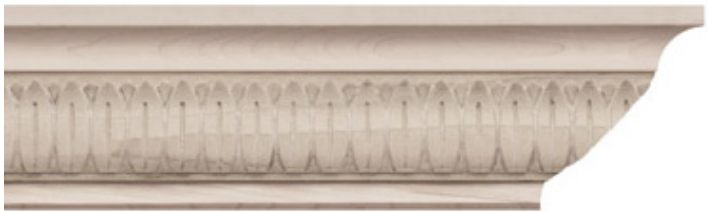

960165

EMPRESS INSERT
2.2" H X .5" T X 96" L

807000

CROWN MOULDING
4.25" H X .625" T X 96" L