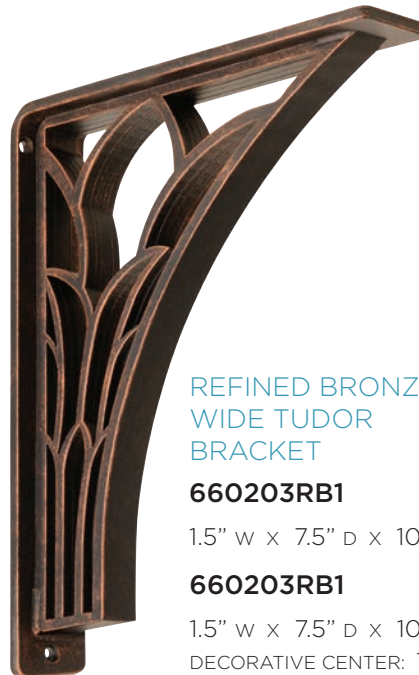

1.5" W x 10" D x 12" L
DECORATIVE CENTER: .5" W

WROUGHT IRON
WIDE TUDOR
BRACKET

660203WR1

1.5" W x 7.5" D x 10" L

660203WR1

1.5" W x 7.5" D x 10" L
DECORATIVE CENTER: 1" W

REFINED BRONZE
WIDE TUDOR
BRACKET

660203RB1