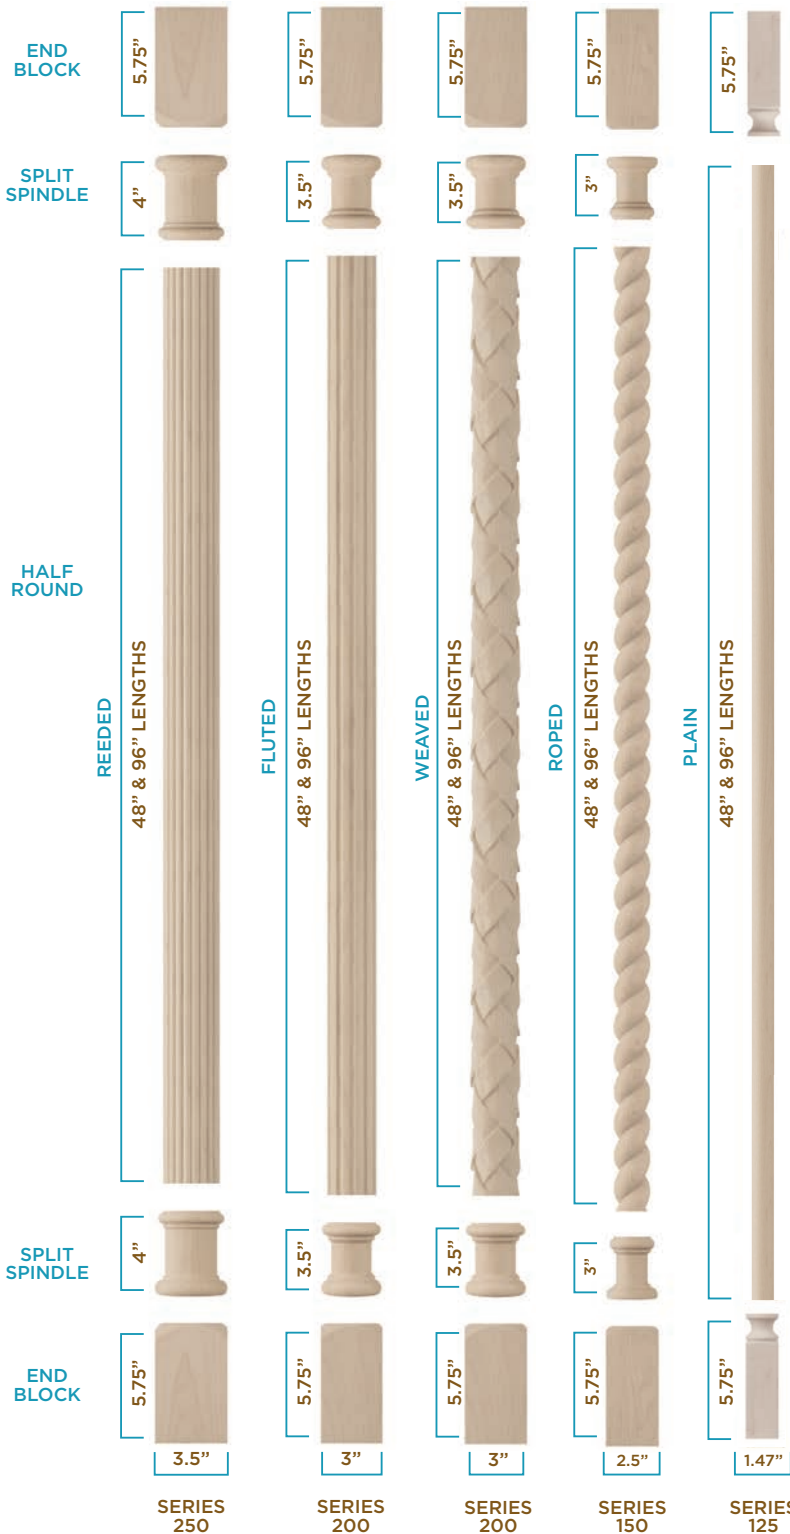

CREATE-A-COLUMN®

Looking for the perfect finishing touch for all of your designs? Try our Create-A-Column® components. Created to fit in 3" & 6" fills. Create-A-Column® components are just what you have been looking for, the perfect finishing touch.

- SPLIT COMPONENTS
- ADJUSTABLE LENGTHS
- MULTIPLE COMBINATIONS AVAILABLE

HALFROUNDS

SERIES 125

	48"	96"
PLAIN	481210	961210
REEDED	481220	961220
FLUTED	481240	961240
ROPED	481230	961230

SERIES 150

	48"	96"
PLAIN	481510	961510
REEDED	481520	961520
FLUTED	481540	961540
ROPED	481530	961530

SERIES 200

	48"	96"
PLAIN	482010	962010
REEDED	482020	962020
FLUTED	482040	962040
ROPED	482030	962030
WEAVED	482070	N/A

SERIES 250

	48"	96"
PLAIN	482510	962510
REEDED	482520	962520
FLUTED	482540	962540
ROPED	482530	962530

EFFORTLESS ASSEMBLY

MADE IN AMERICA