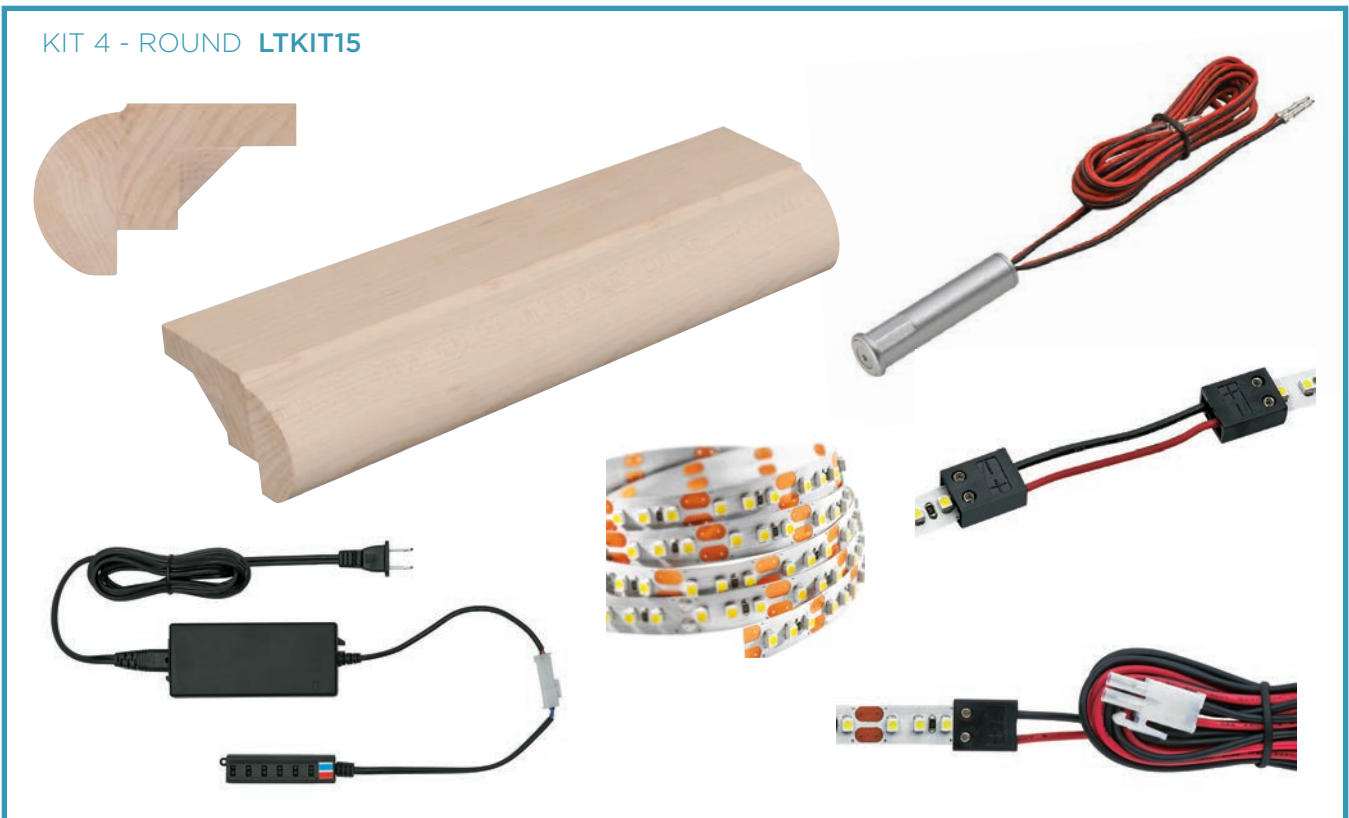

KIT 4 - ROUND LTKIT15