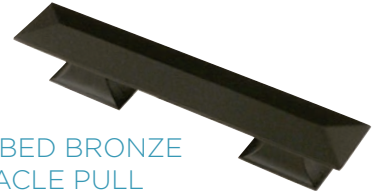

OIL RUBBED BRONZE
PINNACLE PULL
P2153OB1
5.625" L x 1.0625" W x 1" P*