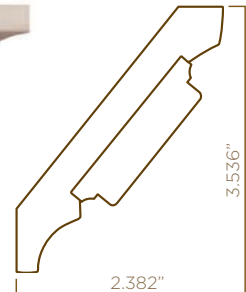

MADE IN AMERICA