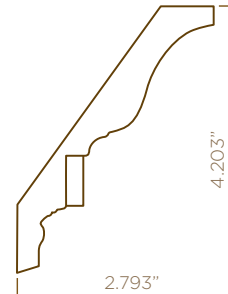

Designs of distinction®

by Brown Wood, Inc.
est. 1927

CRAFTSMAN LIGHT RAIL INSERT

960712 .72" H X .25" T X 96" L

INSERT & MOULDING
SOLD SEPARATELY

CONTEMPORARY LIGHT RAIL MOULDING WITH CRAFTSMAN INSERT

867520 1.75" H X 1.625" T X 96" L

TRADITIONAL LIGHT RAIL MOULDING WITH CRAFTSMAN INSERT

867510 1.75" H X 1.625" T X 96" L

LIGHT RAIL CROWN MOULDING WITH CRAFTSMAN INSERT

807500 5" H X .8125" T X 96" L

CRAFTSMAN MOULDING INSERT

960112 2.2" H X .5" T X 96" L

INSERT & MOULDING
SOLD SEPARATELY

806000 3.5" H X .8125" T X 96" L

FLAT PANEL MOULDING
WITH CRAFTSMAN INSERT

807000 4.25" H X .625" T X 96" L

CROWN PANEL MOULDING
WITH CRAFTSMAN INSERT

MADE IN AMERICA