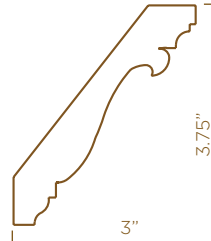

HAND CARVED ADORNMENTS

EGG & DART MOULDING

808001 1.25"H X .8125"T X 96"L*©

WEAVED FRIEZE

803570 3.25"H X .8125"T X 96"L*©

EGG & DART PANEL MOULDING

808002 1.5"H X .75"T X 96"L*©

ACANTHUS FRIEZE

806001 3.5"H X .8125"T X 96"L*©

WEAVED FRIEZE

801570 1.5"H X .6875"T X 96"L*©

VINEYARD FRIEZE

806002 3.5"H X .8125"T X 96"L*©

Successful transformation lies in the details. Transform your designs with a hearty Acanthus Crown Moulding or a Frieze reminiscent of the rolling vineyards of Tuscany. Let the details dictate your transformation.

ACANTHUS CROWN MOULDING

807001 4.75"H X .8125"T X 96"L*©

EGG & DART CROWN MOULDING

807002 4.75"H X .8125"T X 96"L*©