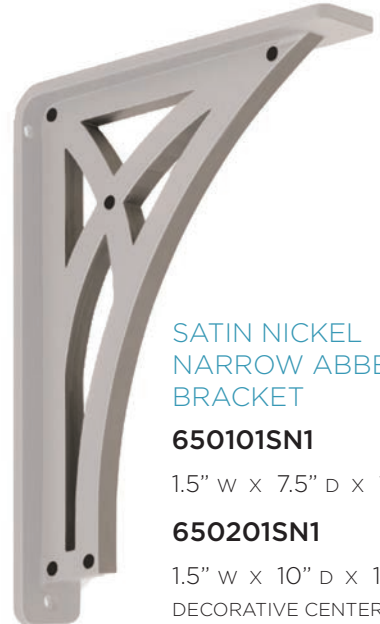

SATIN
NICKEL

MADE IN AMERICA

THE BUNGALOW COLLECTION

WROUGHT IRON
NARROW ABBEY
BRACKET

650101WR1

1.5" W x 7.5" D x 10" L

650201WR1

1.5" W x 10" D x 12" L
DECORATIVE CENTER: .5" W

REFINED BRONZE
NARROW ABBEY
BRACKET

650101RB1

1.5" W x 7.5" D x 10" L

650201RB1

1.5" W x 10" D x 12" L
DECORATIVE CENTER: .5" W

SATIN NICKEL
NARROW ABBEY
BRACKET

650101SN1

1.5" W x 7.5" D x 10" L