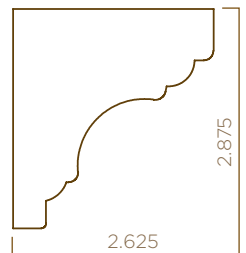

THE SIMPLICITY COLLECTION

SIMPLICITY CROWN

SIMPLICITY MOULDING

6" SIMPLICITY CAP

3" SIMPLICITY CAP

MADE IN AMERICA