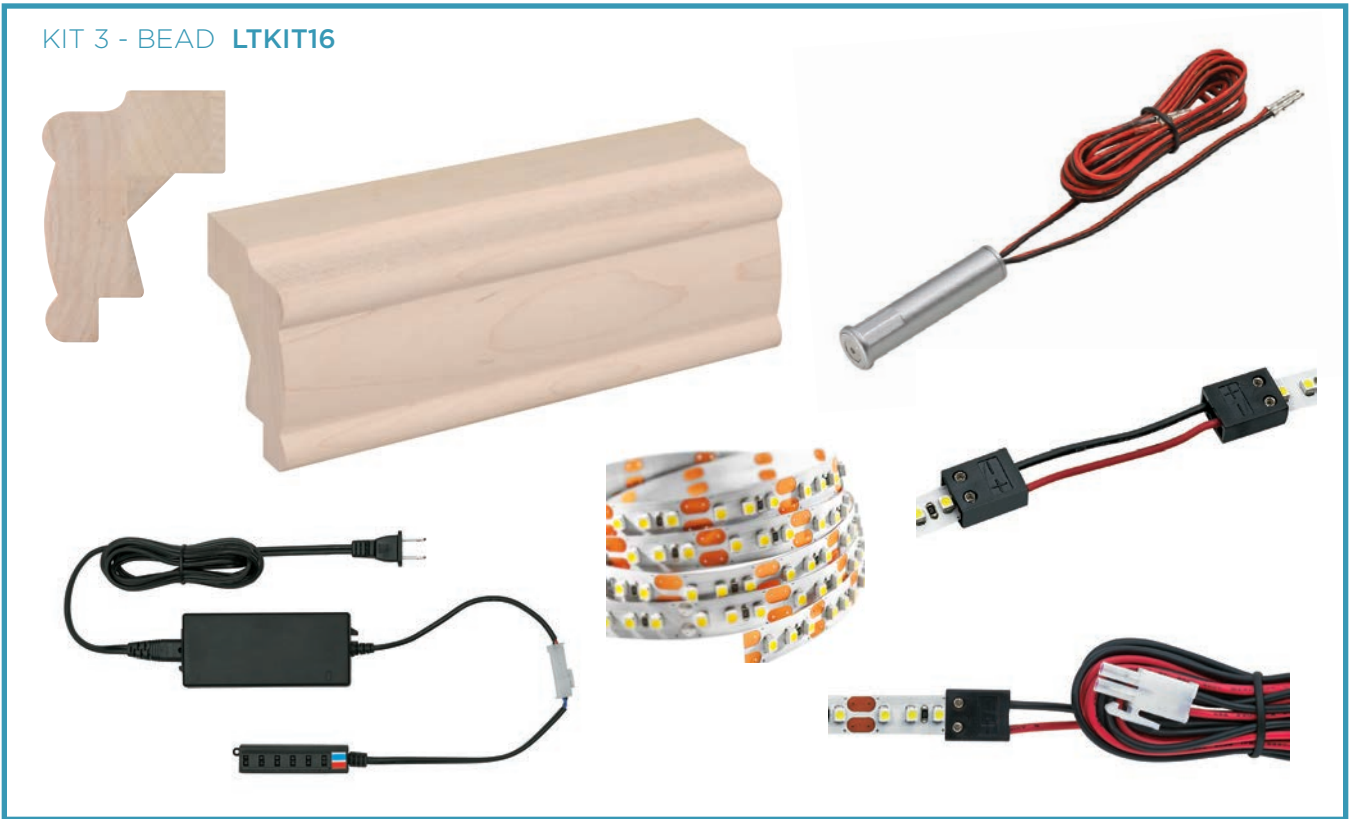

LIGHTING KITS

KIT 3 - BEAD LTKIT16