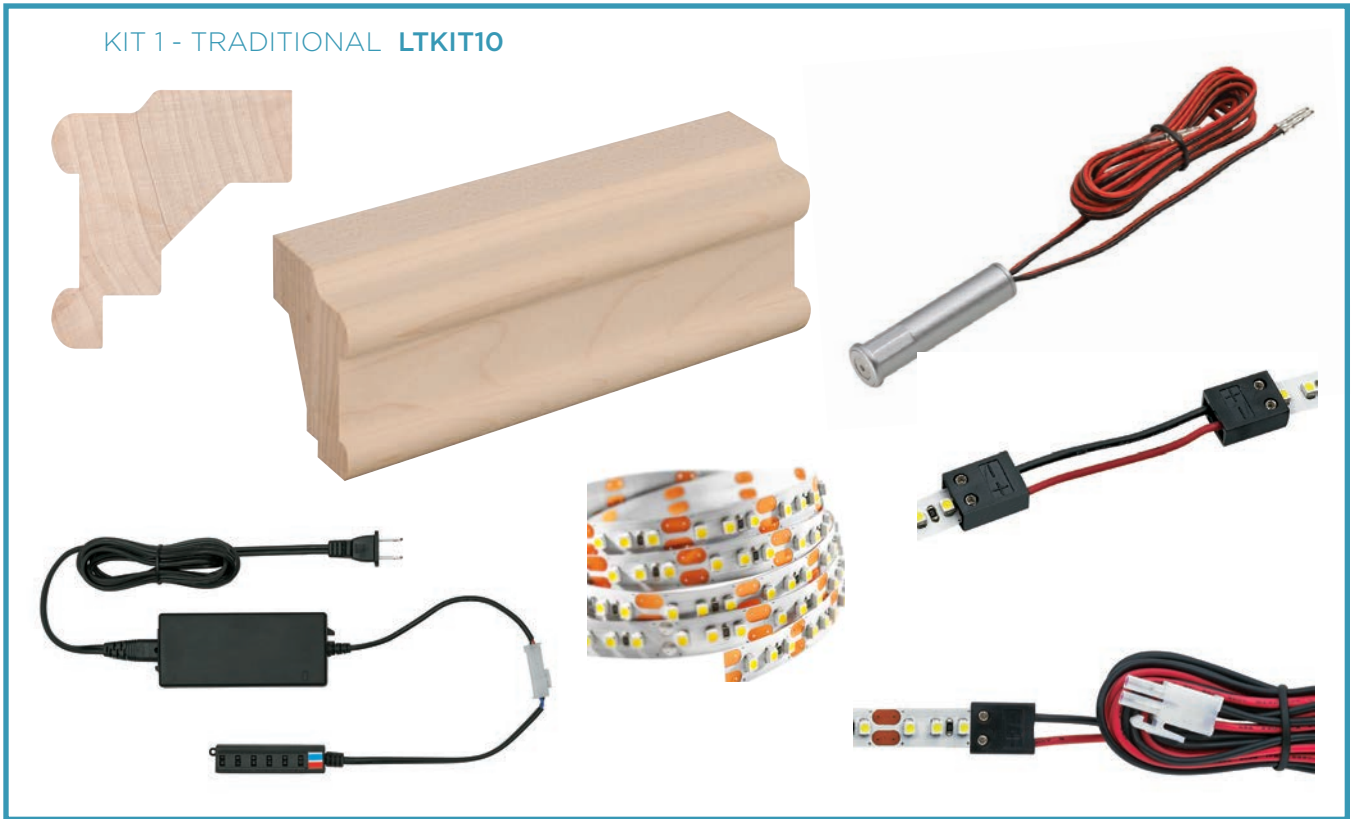

THE BRILLIANCE COLLECTION

KIT 1 - TRADITIONAL LTKIT10