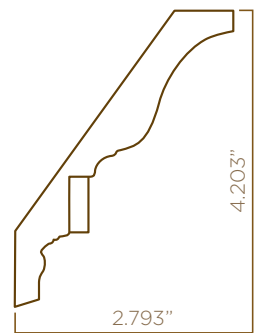

867520 1.75" H X 1.625" T X 96" L

TRADITIONAL LIGHT RAIL MOULDING WITH PINNACLE INSERT

867510 1.75" H X 1.625" T X 96" L

LIGHT RAIL CROWN MOULDING WITH PINNACLE INSERT

807500 5" H X .8125" T X 96" L

With its geometrical simplicity and harmonious symmetry, the Pinnacle Collection[®] will grant your interior designs a subtle, yet striking appeal.