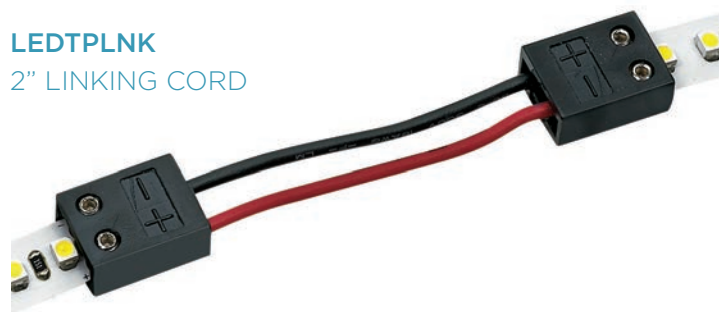

LEDOVLTD

DIMMER CONTROLLER

SPECIAL FEATURES:

- Max wattage: 27W
- Cable input: 79" (2m)
- Cable output: 6" (152mm)
- Finish: Nickel
- Hold finger down for dimming
- One per kit

LEDTPLNK

2" LINKING CORD

FlexTape link cords with pre-attached screw-on connectors. Perfect for inside corner installation on Light Ready Light Rail Moulding®.