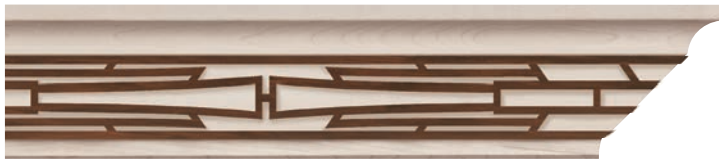

960102RB1
REFINED BRONZE BASILICA INSERT
2.2" H X .125" T X 96" L
807000
CROWN MOULDING
4.25" H X .625" T X 96" L