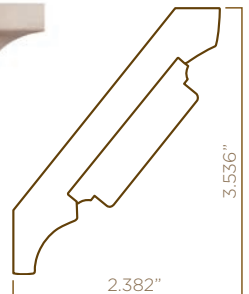

MADE IN AMERICA