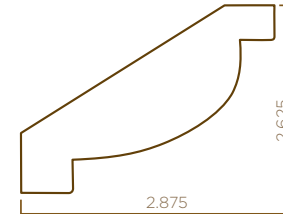

REVIVAL CROWN MOULDING

807375 3.875" H X .84" T X 96" L

CLASSIC REVIVAL CROWN MOULDING

807075 4.62" H X 1.29" T X 96" L

REVIVAL MOULDING INSERT

960175 2.2" H X .515" T X 96" L

INSERT & MOULDING
SOLD SEPARATELY