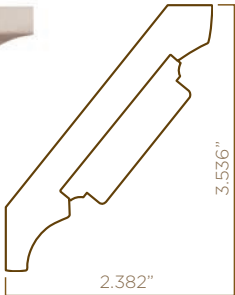

MADELINE MOULDING INSERT

960115 2.2" H X .719" T X 96" L

INSERT & MOULDING
SOLD SEPARATELY

PANEL MOULDING WITH MADELINE INSERT

806000 3.5" H X .8125" T X 96" L

CROWN MOULDING WITH MADELINE INSERT

807000 4.25" H X .625" T X 96" L