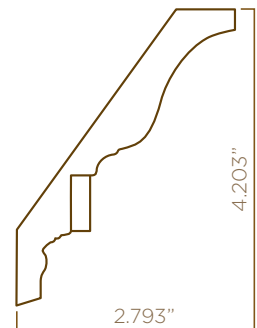

867510 1.75" H X 1.625" T X 96" L

Light Rail Crown Moulding with Gaelic Insert

807500 5" H X .8125" T X 96" L

The interlaced pattern of the Gaelic Collection[®] alludes to the classic charm of olde world Ireland.