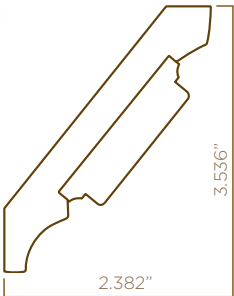

PANEL MOULDING WITH ACANTHUS INSERT

806000 3.5" H X .8125" T X 96" L

CROWN MOULDING WITH ACANTHUS INSERT

807000 4.25" H X .625" T X 96" L

MADE IN AMERICA

ACANTHUS LIGHT RAIL INSERT

960722 .72" H X .25" T X 96" L