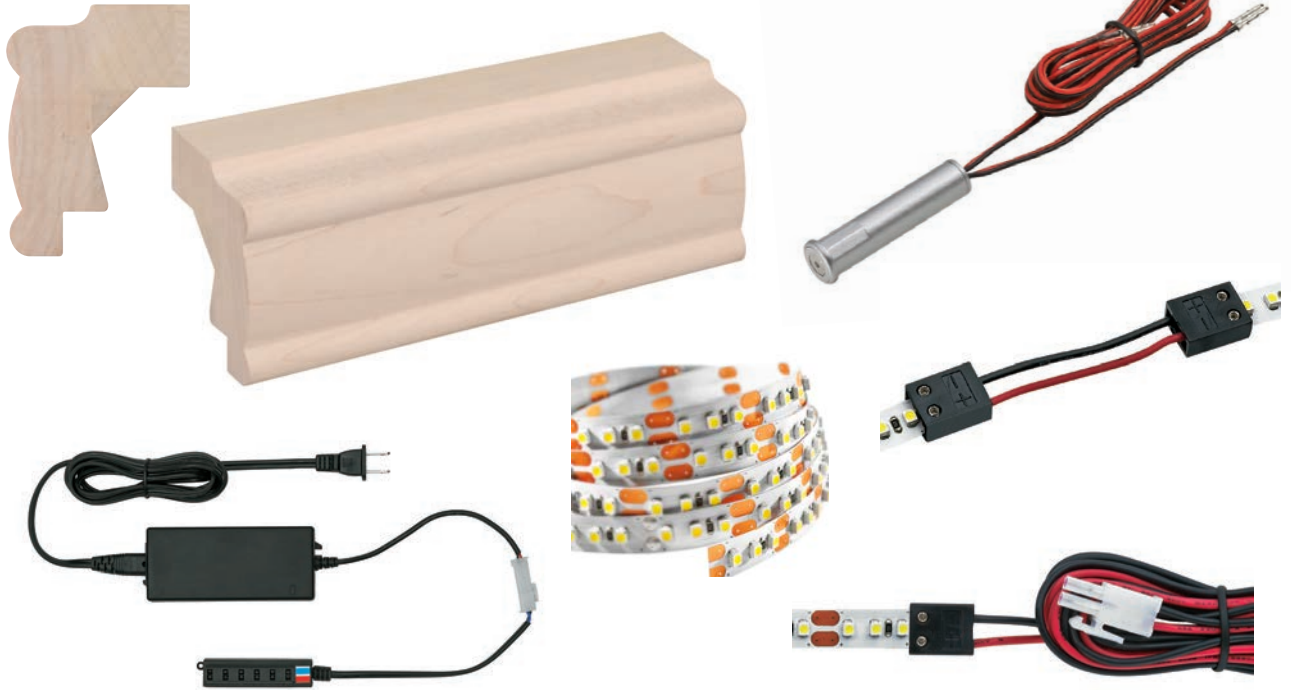

*additional Warm Flextape Lighting and Very High Bond Double-Sided adhesive are available and sold separately

- Choose task or ambient lighting by applying the LED lighting to either the 45 or 90 degree precut angle.

KIT 3 - BEAD LTKIT16

KIT 4 - ROUND LTKIT15

THE BRILLIANCE COLLECTION

EACH KIT INCLUDES 1 8ft PIECE OF LIGHT READY LIGHT RAIL® MOULDING:

TRADITIONAL
LIGHT RAIL MOULDING

867510

1.75" H X 1.625" T X 96" L

CONTEMPORARY
LIGHT RAIL MOULDING

INCLUDED IN YOUR KIT:

LDC60CON

60 W POWER SUPPLY

SPECIAL FEATURES:

- 12VDC Constant Voltage
- 60W
- 6-Snap Mounting Block included. Add additional Mounting Blocks to utilize full capacity of power supply
- Class 2 or LPS safety rated
- Dimmable on Trailing Edge (See 12V Controllers)
- Overload Protection
- RFI Protection
- Short-Circuit Protection
- Soft Start to Protect LED
- One per kit