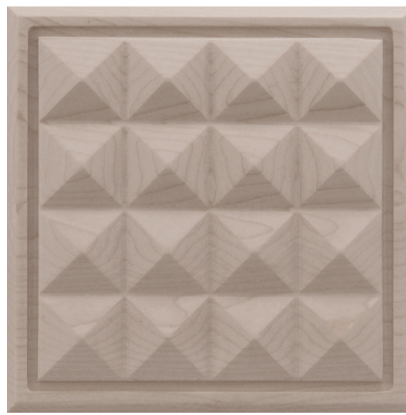

LARGE APEX TILE

902517
5.938" SQ. X
.75" T