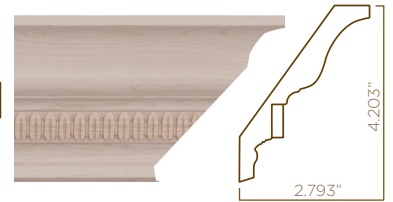

867520

CONTEMPORARY
LIGHT RAIL (L.R.) MOULDING
1.75" H X 1.625" T X 96" L

867510

TRADITIONAL
LIGHT RAIL (L.R.) MOULDING
1.75" H X 1.625" T X 96" L

807500

LIGHT RAIL (L.R.)
CROWN MOULDING
5" H X .8125" T X 96" L

MOULDING IS SOLD SEPARATELY FROM INSERTS