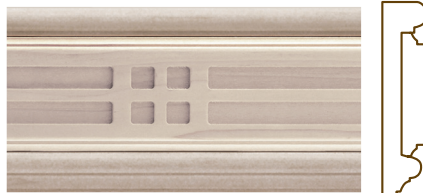

**MISSION INSERT
IN PANEL MOULDING**