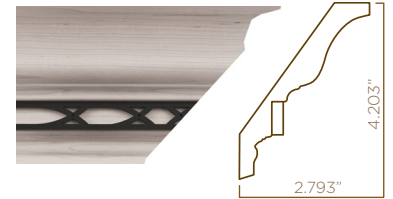

WROUGHT IRON ABBAY INSERT
IN L.R. CROWN MOULDING

960702WR1

WROUGHT IRON
BASILICA INSERT

.72" H X .125" T X 96" L

WROUGHT IRON
BASILICA INSERT
IN CONTEMPORARY
L.R. MOULDING

WROUGHT IRON
BASILICA INSERT
IN TRADITIONAL
L.R. MOULDING