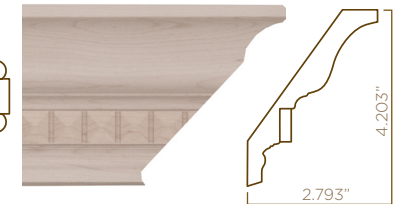

PINNACLE INSERT
IN L.R. CROWN MOULDING