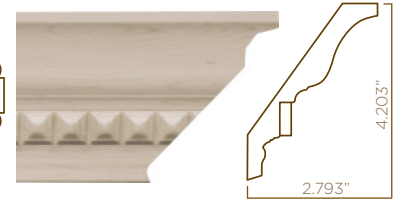

LIGHT RAIL (L.R.)  
CROWN MOULDING

5" H X .8125" T X 96" L

MOULDING IS SOLD SEPARATELY FROM INSERTS

**960717**

TRIAD INSERT

.72" H X .25" T X 96" L

TRIAD INSERT  
IN CONTEMPORARY  
L.R. MOULDING

TRIAD INSERT  
IN TRADITIONAL  
L.R. MOULDING