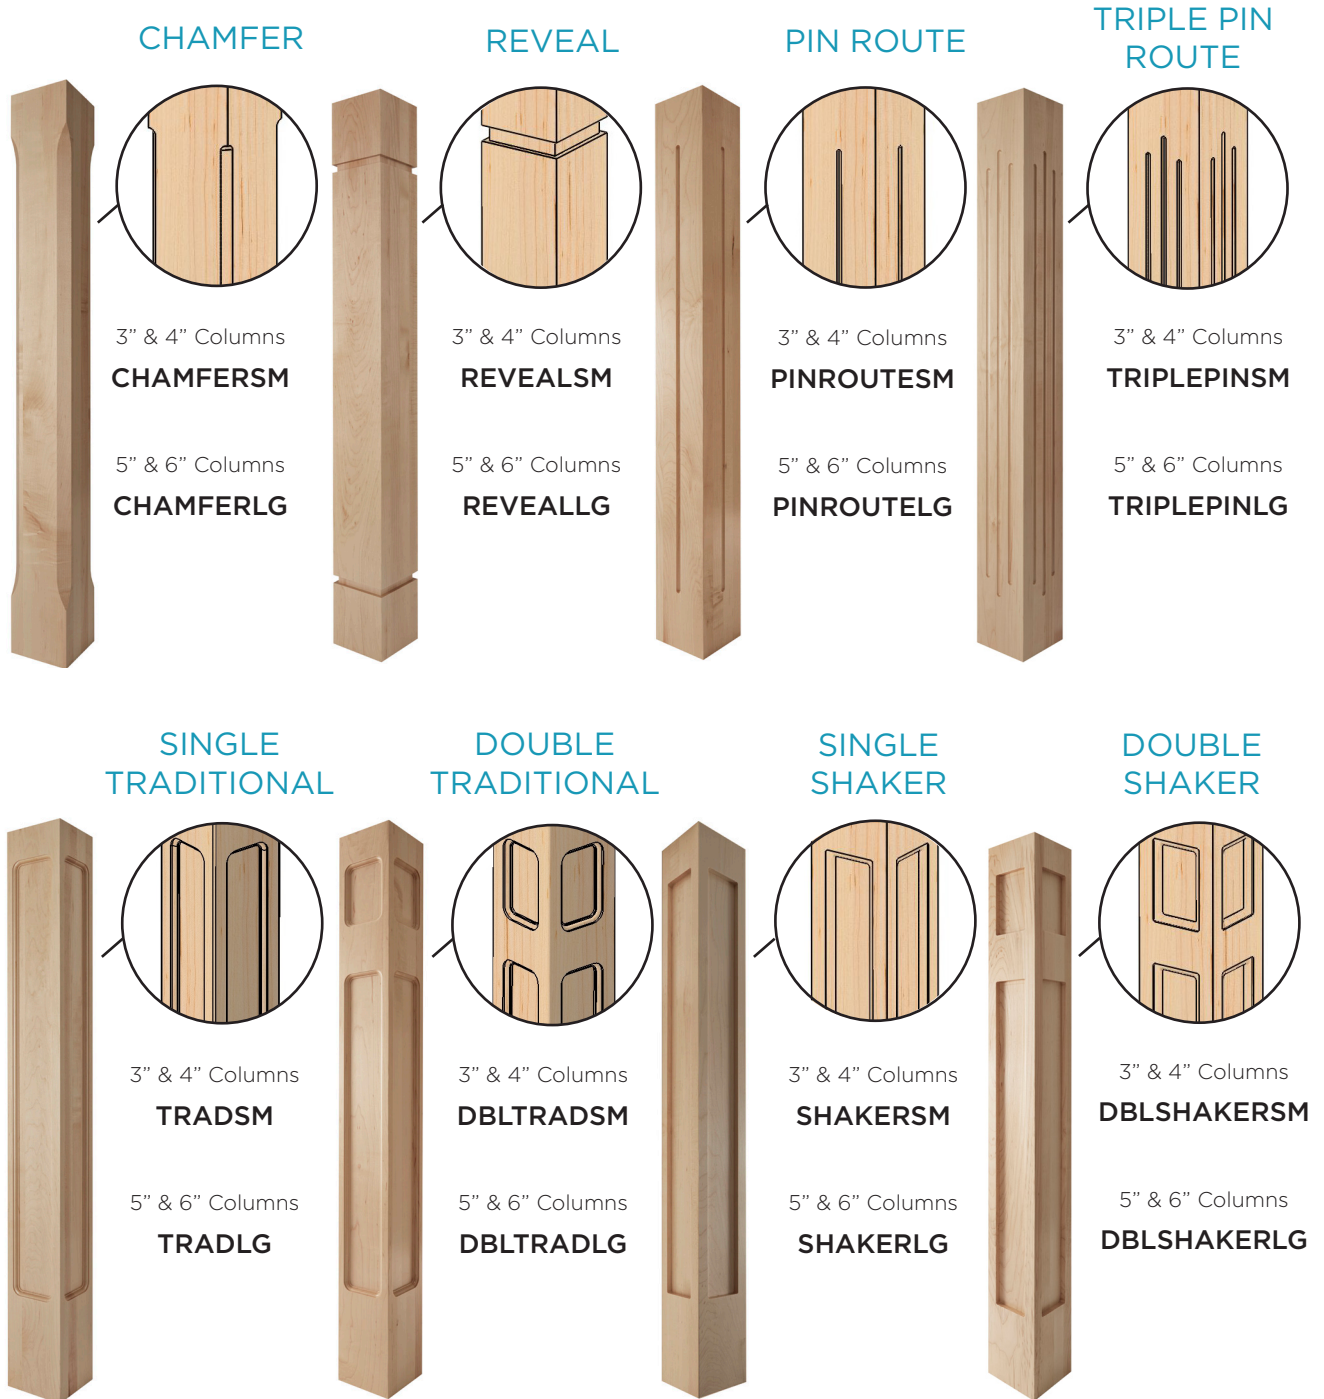

CUSTOM CUTS & ACCESSORIES

Customize our stock 3", 4", 5" or 6" square columns, shown on page b3, with one of the 8 styles shown above or create your own. Priced per side.

To download a customization form, visit:
www.brownwoodinc.com/cad/customizationforms.asp

Set-up charges may apply for all custom cuts.

MADE IN AMERICA