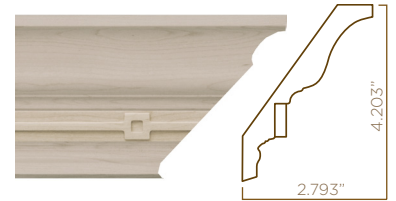

MADELINE INSERT  
IN L.R. CROWN MOULDING

**960712**

CRAFTSMAN INSERT  
.72" H X .25" T X 96" L

CRAFTSMAN INSERT  
IN CONTEMPORARY  
L.R. MOULDING

CRAFTSMAN INSERT  
IN TRADITIONAL  
L.R. MOULDING

CRAFTSMAN INSERT  
IN L.R. CROWN MOULDING