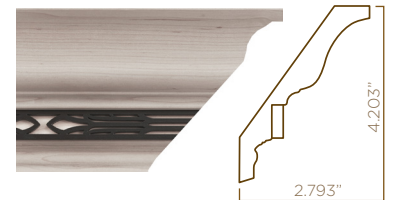

WROUGHT IRON BASILICA INSERT
IN L.R. CROWN MOULDING

960703WR1

WROUGHT IRON
TUDOR INSERT

.72" H X .125" T X 96" L

WROUGHT IRON
TUDOR INSERT
IN CONTEMPORARY
L.R. MOULDING

WROUGHT IRON
TUDOR INSERT
IN TRADITIONAL
L.R. MOULDING