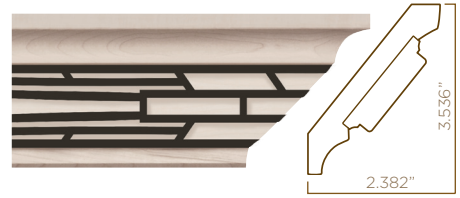

**WROUGHT IRON BASILICA INSERT
IN CROWN MOULDING**