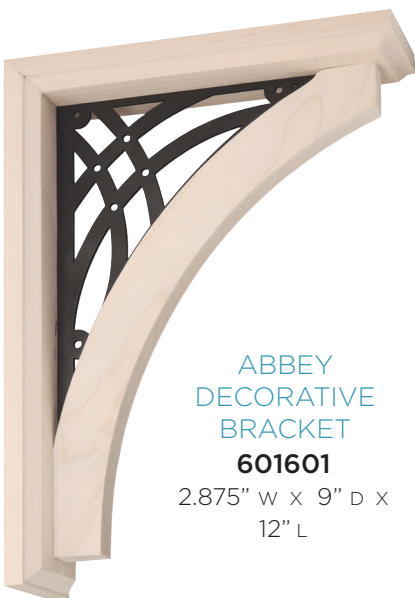

# Designs of distinction®

by Brown Wood, Inc.  
est. 1927

BAROQUE  
DECORATIVE  
BRACKET

**601604**

2.875" W X 9" D X  
12" L

WEAVED  
DECORATIVE  
BRACKET

**601605**

2.875" W X 9" D X  
12" L

MERIDIAN  
DECORATIVE  
BRACKET

**601606**

2.875" W X 9" D X  
12" L

ABBEY  
DECORATIVE  
BRACKET

**601601**

2.875" W X 9" D X  
12" L

BASILICA  
DECORATIVE  
BRACKET

**601602**