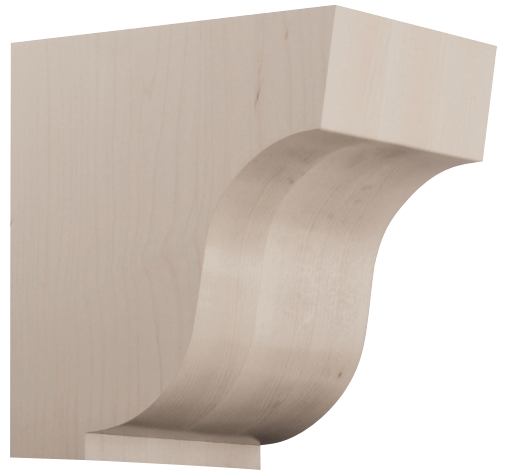

# CORBELS & BRACKETS

MEDIUM  
SIMPLICITY CORBEL

**607001**  
4.5" W X  
5.75" D X 5" L

LARGE  
SIMPLICITY CORBEL

**607004**  
5.5" W X  
6.875" D X 7.5" L

SMALL  
SIMPLICITY CORBEL

**607005**  
3.5" W X  
4.125" D X 4.5" L