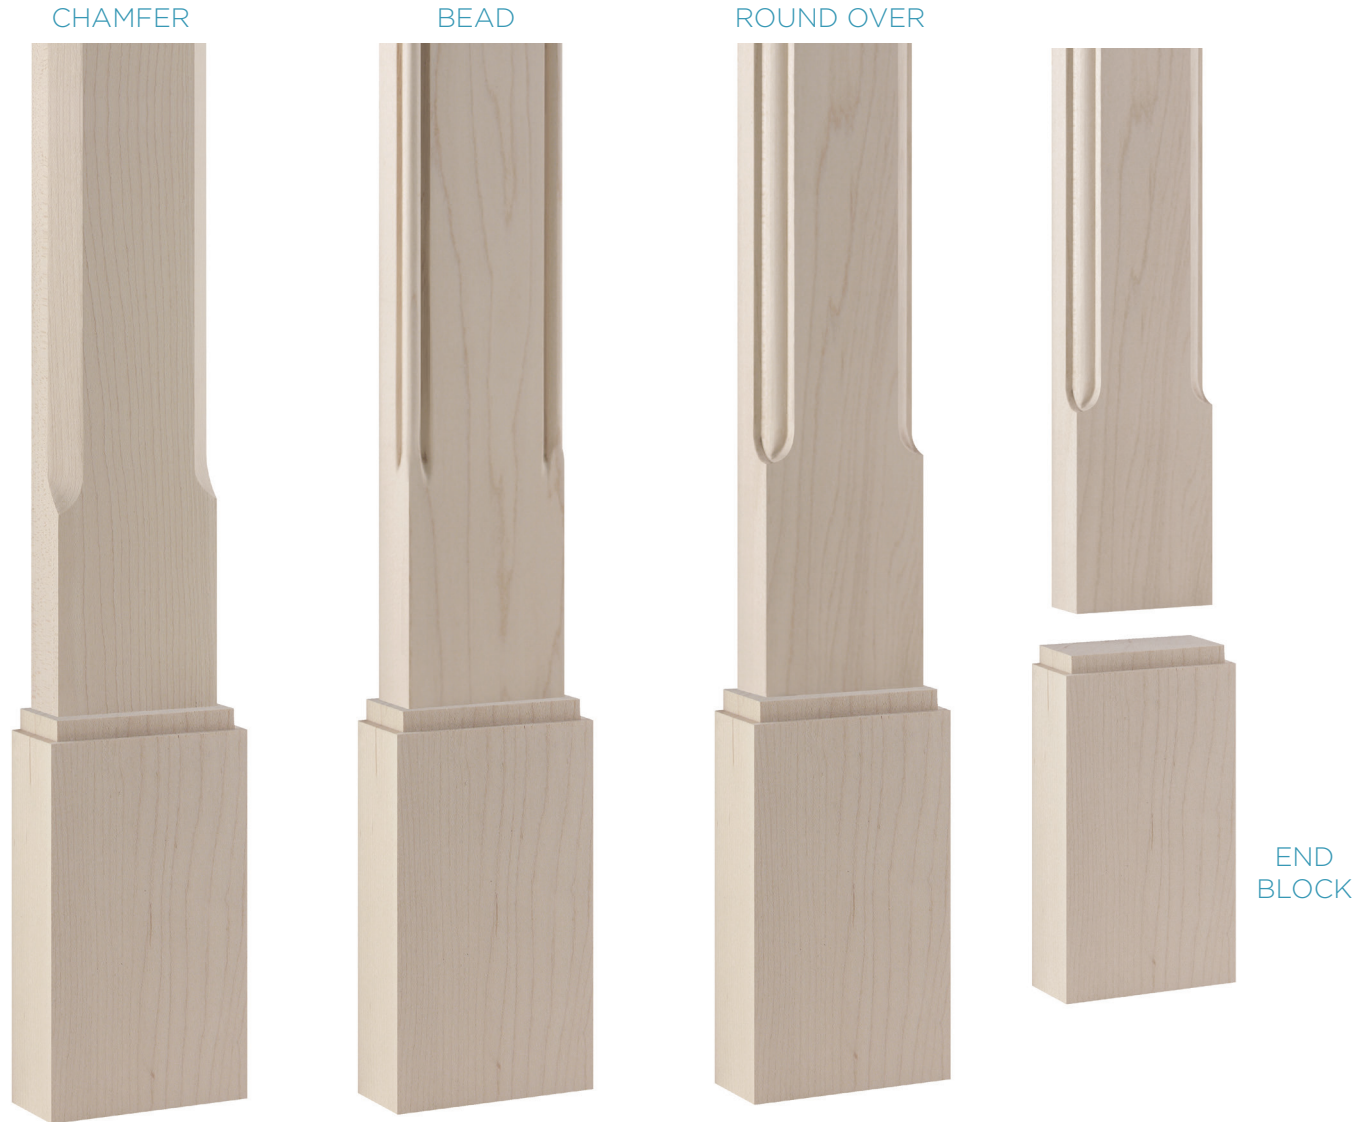

(p) 800.328.5858 | (f) 800.884.0423

THE METRO CREATE-A-COLUMN<sup>®</sup> COLLECTION

\*You choose the length of the center section and where your detail starts and stops.  
We will then customize the Metro Create-A-Column<sup>®</sup> for you.  
All center sections are 2.375" wide x .875" thick.