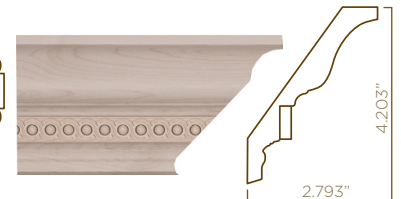

INFINITY INSERT
IN L.R. CROWN MOULDING

CREATE YOUR OWN STYLE. YOUR PARTS OR OURS. CALL FOR A CUSTOM QUOTE.

(p) 800.328.5858 | (f) 800.884.0423