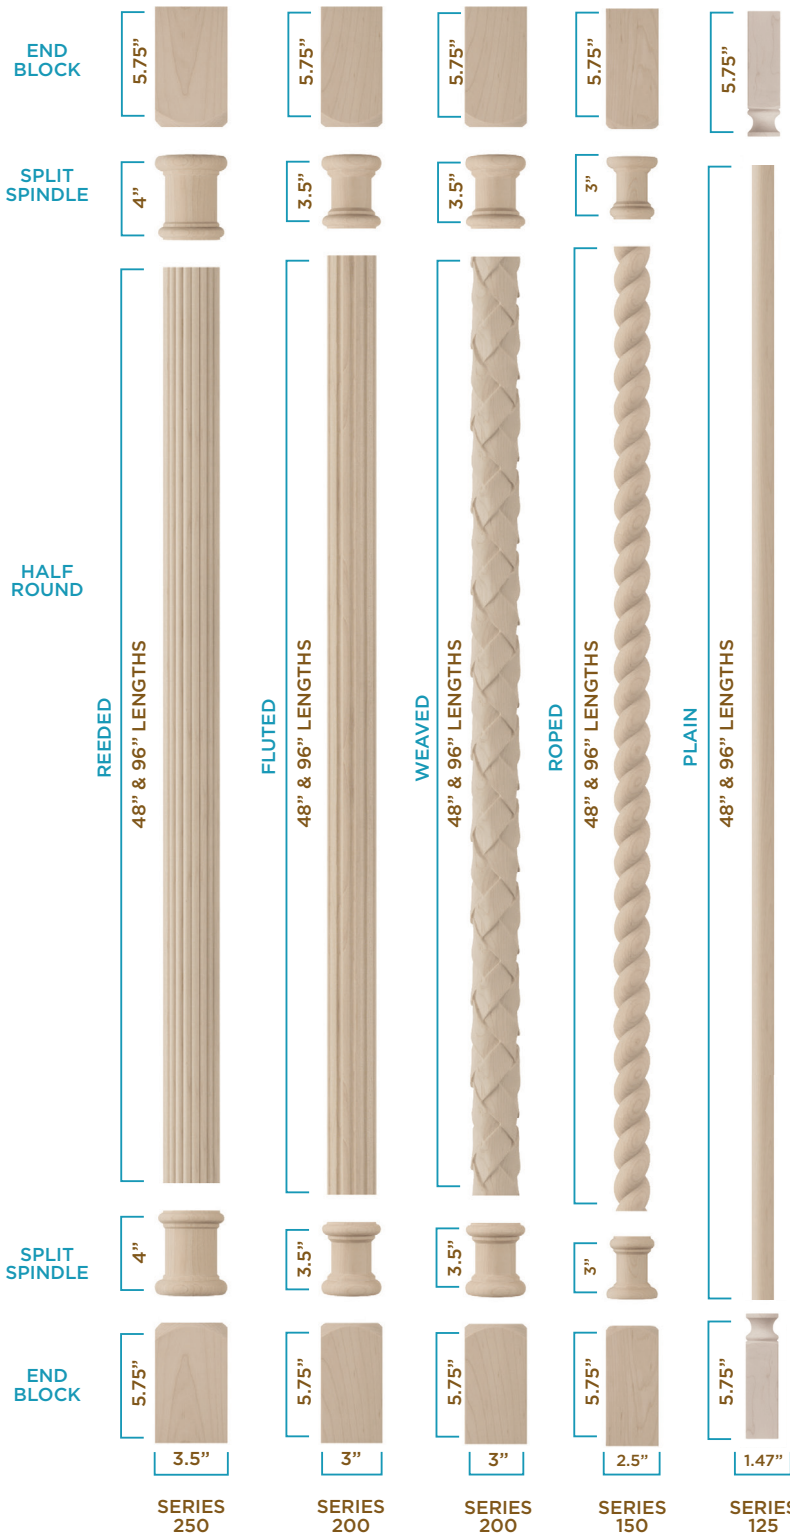

CREATE-A-COLUMN®

Looking for the perfect finishing touch for all of your designs? Try our Create-A-Column® components. Created to fit in 3" & 6" fills. Create-A-Column® components are just what you have been looking for, the perfect finishing touch.

- SPLIT COMPONENTS
- ADJUSTABLE LENGTHS
- MULTIPLE COMBINATIONS AVAILABLE

HALFROUNDS

SERIES 125

	48"	96"
PLAIN	481210	961210
REEDED	481220	961220
FLUTED	481240	961240
ROPED	481230	961230

SERIES 150

	48"	96"
PLAIN	481510	961510
REEDED	481520	961520
FLUTED	481540	961540
ROPED	481530	961530

SERIES 200

	48"	96"
PLAIN	482010	962010
REEDED	482020	962020
FLUTED	482040	962040
ROPED	482030	962030
WEAVED	482070	N/A

SERIES 250

	48"	96"
PLAIN	482510	962510
REEDED	482520	962520
FLUTED	482540	962540
ROPED	482530	962530

EFFORTLESS ASSEMBLY

CREATE YOUR OWN STYLE. YOUR PARTS OR OURS. CALL FOR A CUSTOM QUOTE.

(p) 800.328.5858 | (f) 800.884.0423