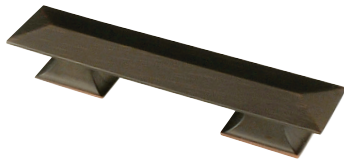

2.3125" L x 1.0625" W x 1" P\*

MEDIUM  
OIL RUBBED BRONZE  
PINNACLE KNOB  
**P2151OB1**

1.75" L x 1" W x 1" P\*

SMALL  
OIL RUBBED BRONZE  
PINNACLE KNOB  
**P2150OB1**

1.25" L x .625" W x .875" P\*

REFINED BRONZE  
PINNACLE PULL  
**P2153RB1**