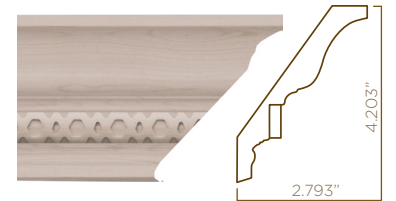

**960778**

DECO INSERT  
.72" H X .25" T X 96" L

DECO INSERT  
IN CONTEMPORARY  
L.R. MOULDING

DECO INSERT  
IN TRADITIONAL  
L.R. MOULDING

DECO INSERT  
IN L.R. CROWN MOULDING

CREATE YOUR OWN STYLE. YOUR PARTS OR OURS. CALL FOR A CUSTOM QUOTE.