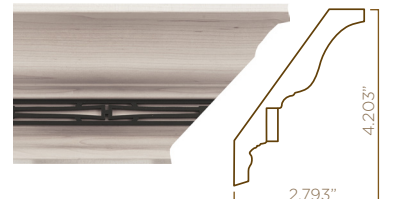

WROUGHT IRON TUDOR INSERT
IN L.R. CROWN MOULDING

MADE FROM HARDBOARD WITH 3M FURNITURE GRADE
DOUBLE-SIDED TAPE FOR EASY ASSEMBLY.

THE ABBAY, BASILICA AND TUDOR INSERTS ARE
AVAILABLE IN THREE FINISHES

WROUGHT
IRON

REFINED
BRONZE

SATIN
NICKEL