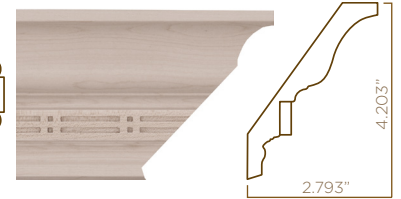

TRIAD INSERT  
IN L.R. CROWN MOULDING

**960710**

MISSION INSERT

.72" H X .25" T X 96" L

MISSION INSERT  
IN CONTEMPORARY  
L.R. MOULDING

MISSION INSERT  
IN TRADITIONAL  
L.R. MOULDING

MISSION INSERT  
IN L.R. CROWN MOULDING