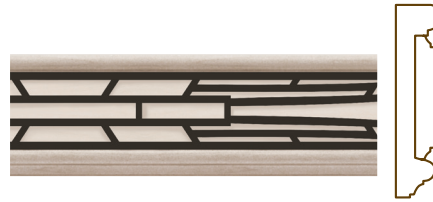

**WROUGHT IRON BASILICA INSERT
IN PANEL MOULDING**