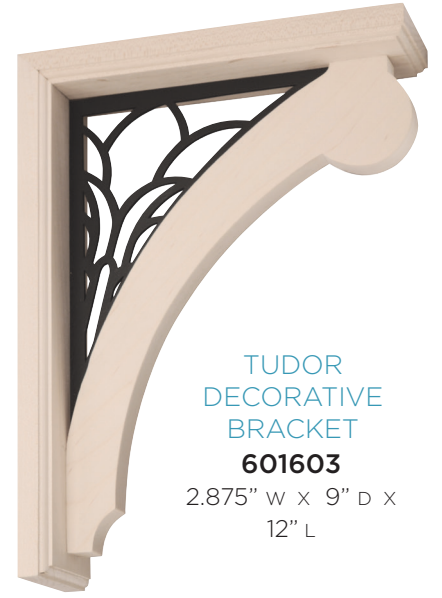

TUDOR
DECORATIVE
BRACKET

601603

2.875" W X 9" D X
12" L